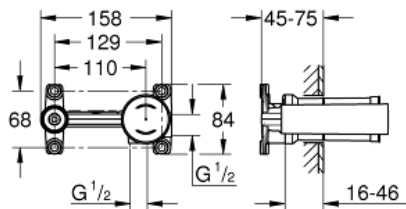

Single-lever mixer 1/2", universal  
concealed body

MODEL # 23571000

Pure Freude  
an Wasser

GROHE

**Product Description:**

Single-lever mixer 1/2", universal concealed body

**Standard Specification:**

for 2 hole basin mixer  
wall installation

**without finishing trim set**

**GROHE SilkMove** 35 mm ceramic cartridge  
adjustable flow rate limiter  
with temperature limiter  
spout can be positioned on the right or left  
DR-brass  
installation device