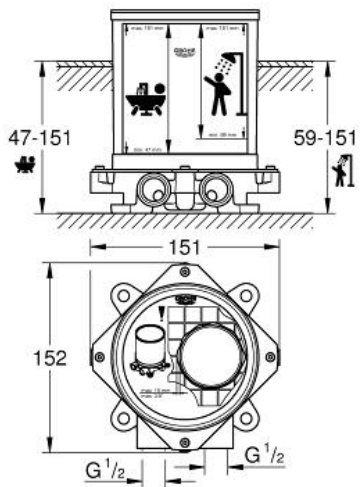

Rough-in set 1/2"

MODEL # 29086000

Pure Freude
an Wasser

GROHE

Product Description:

Rough-in set 1/2"

Standard Specification:

for floor-mounted tub spouts and mixers
without finishing trim set
installation plate with 360° horizontal and 3° vertical
adjustment
installation depth 47-151 mm
depth compensation 104 mm
two 1/2" female connections (hot/cold supplies)
flushing plug