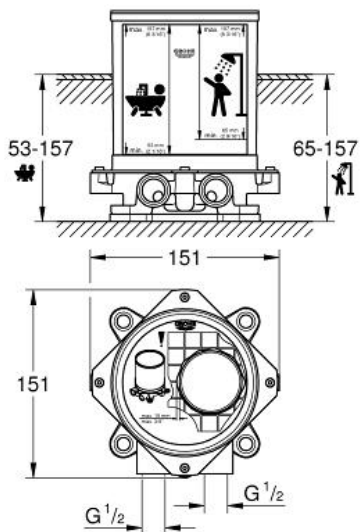

Rough-in set 1/2"

MODEL # 45984001

Pure Freude
an Wasser

GROHE

Product Description:

Rough-in set 1/2"

Standard Specification:

for floor-mounted bath mixers/spouts and shower mixers
without finishing trim set

installation plate with 360° horizontal and 3° vertical
adjustment

installation depth 53-157 mm for bath

mixers/spouts, depth compensation 104 mm

installation depth 65-157 mm for shower mixers, depth
compensation 92 mm

two 1/2" female connections (hot/cold supplies)

flushing plug

Can take a single mixed supply

GROHE Fresh retrofit set:

enables access to concealed cistern

to add a cleaning tablet

(chlorine free tablets only)