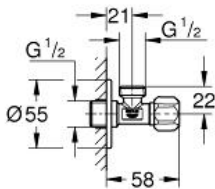

Angle valve 1/2"

MODEL # 22032000

Pure Freude
an Wasser

GROHE

Product Description:

Angle valve 1/2"

Standard Specification:

pre-roughened connection thread for easy sealing
wall connection 1/2"

outlet 1/2"

water protected spindle shutoff, brass,
with grease chamber and double o-ring sealing
ergonomic handle

marking: neutral

metal push-on escutcheon Ø 55 mm

blister packaging

GROHE StarLight finish