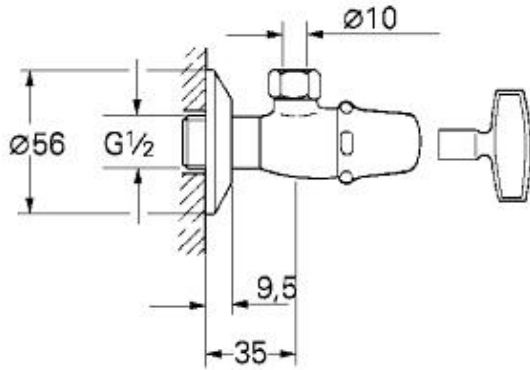

ATLANTA
 Angle valve 1/2"
 MODEL # 22917000

Pure Freude
 an Wasser

Product Description:

ATLANTA
Angle valve 1/2"

Standard Specification:

wall connection 1/2"
 outlet thread 3/8"
 socket spanner headpart
 closed cap
 with compression nut $\varnothing 10$ mm
 marking: neutral
 escutcheon
GROHE StarLight finish

Color:

□ 22917000 Chrome