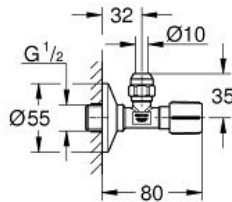

Angle valve 1/2"

MODEL # 22037000

Pure Freude
an Wasser

GROHE

Product Description:

Angle valve 1/2"

Standard Specification:

pre-roughened connection thread for easy sealing
wall connection 1/2"
outlet thread 3/8"
with length compensation
with compression nut Ø 10mm
water protected spindle shutoff, brass,
with grease chamber and double o-ring sealing
long connecting shaft
ergonomic metal handle
marking: neutral

metal push-on escutcheon Ø 55 mm

GROHE StarLight finish

Color:

□ 22037000 Chrome