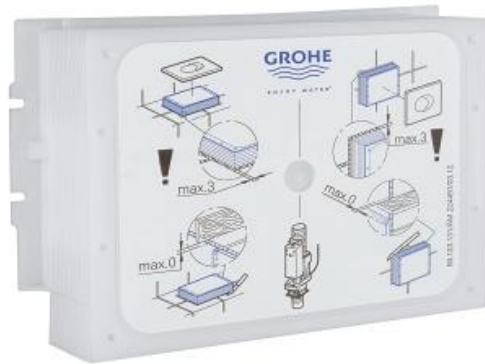

inspection shaft for flushing cistern  
0.82 m

MODEL # 42326000

Pure Freude  
an Wasser

**GROHE**  
WAVE

**Product Description:**

inspection shaft for flushing cistern 0.82 m

**Standard Specification:**

**Color:**