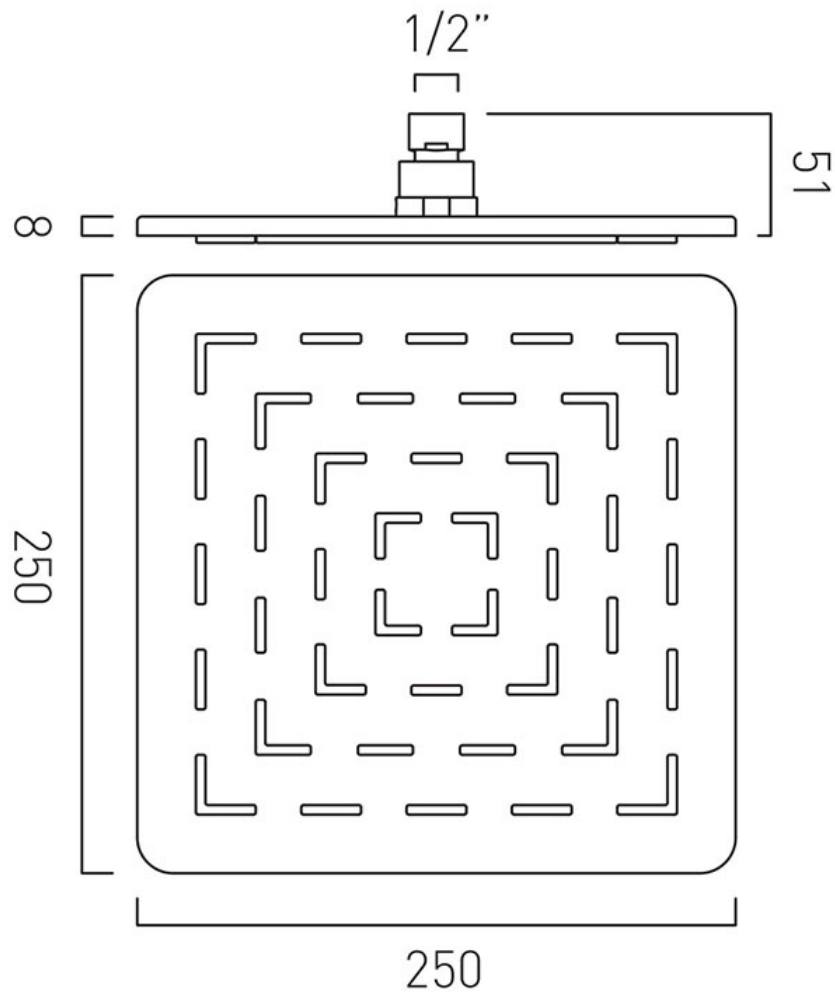

TECHNICAL DRAWING

COLLECTION:

PRODUCT CODE: GEOM-250SQ-SS

tel: 01934 744466
email: sales@vado.com
www.vado.com

where inspiration flows
taps | showering | accessories