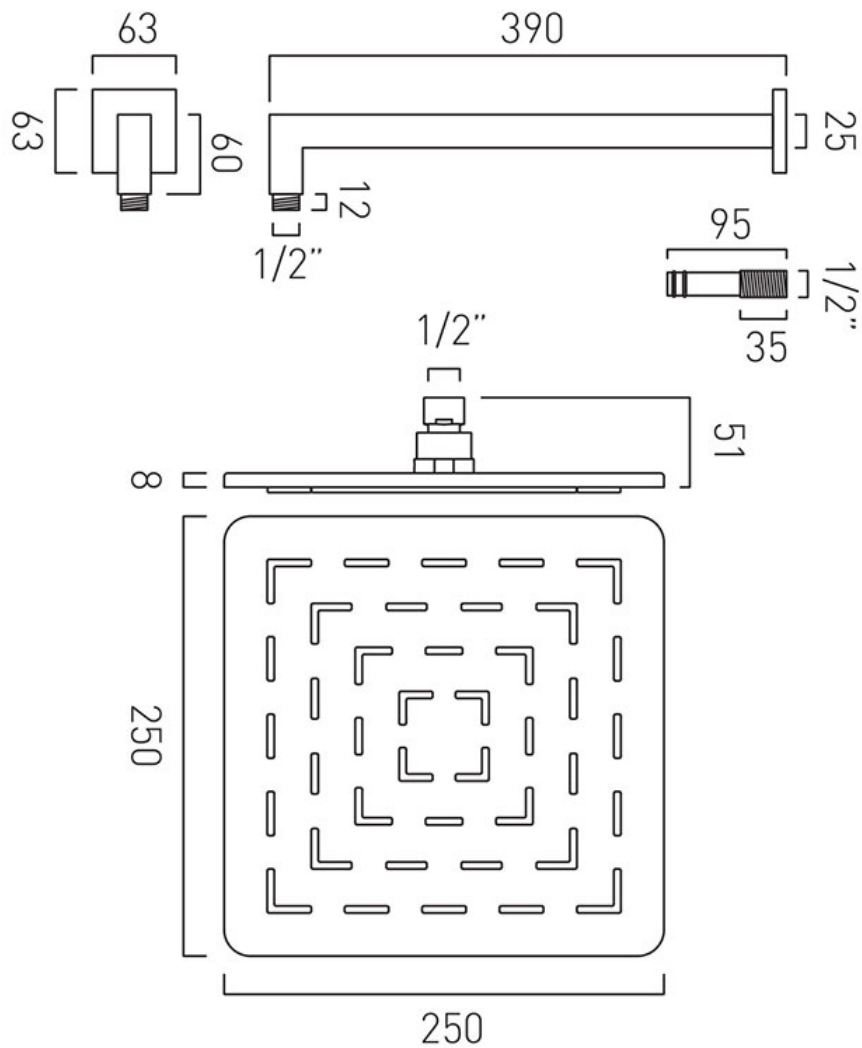

TECHNICAL DRAWING

COLLECTION:

PRODUCT CODE: GEOM-250SQ-SA-SS

tel: 01934 744466
email: sales@vado.com
www.vado.com

where inspiration flows
taps | showering | accessories