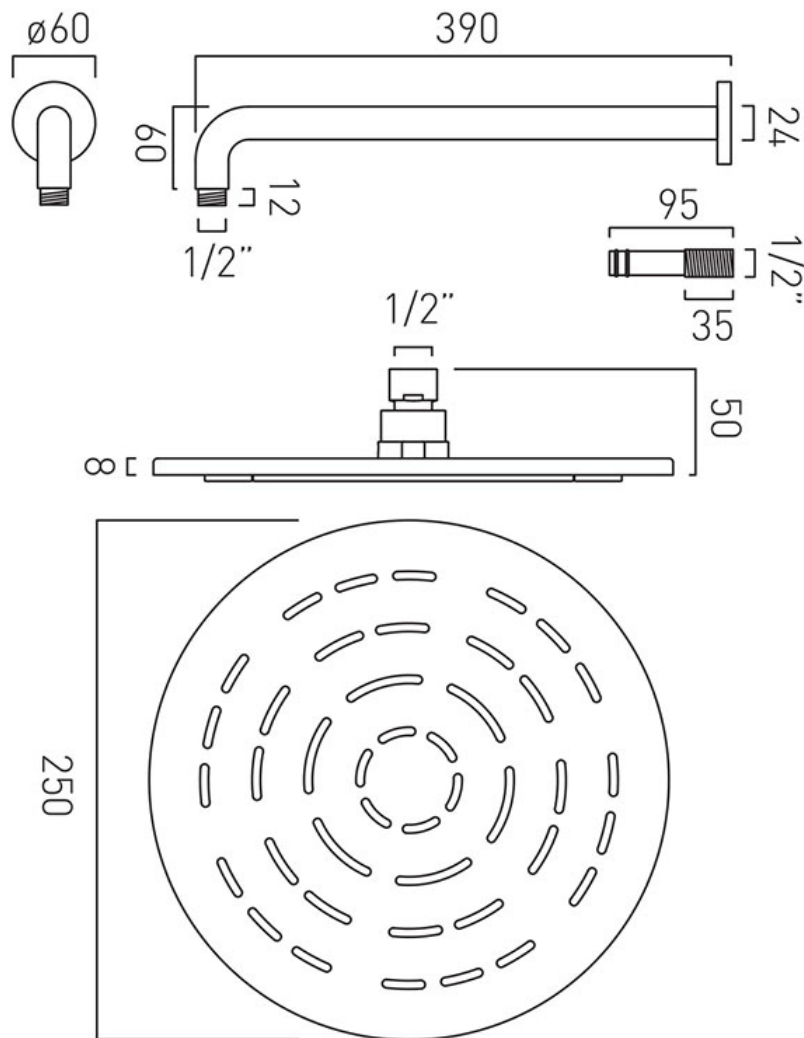

TECHNICAL DRAWING

COLLECTION:

PRODUCT CODE: GEOM-250R0-SA-SS

tel: 01934 744466
email: sales@vado.com
www.vado.com

where inspiration flows
taps | showering | accessories