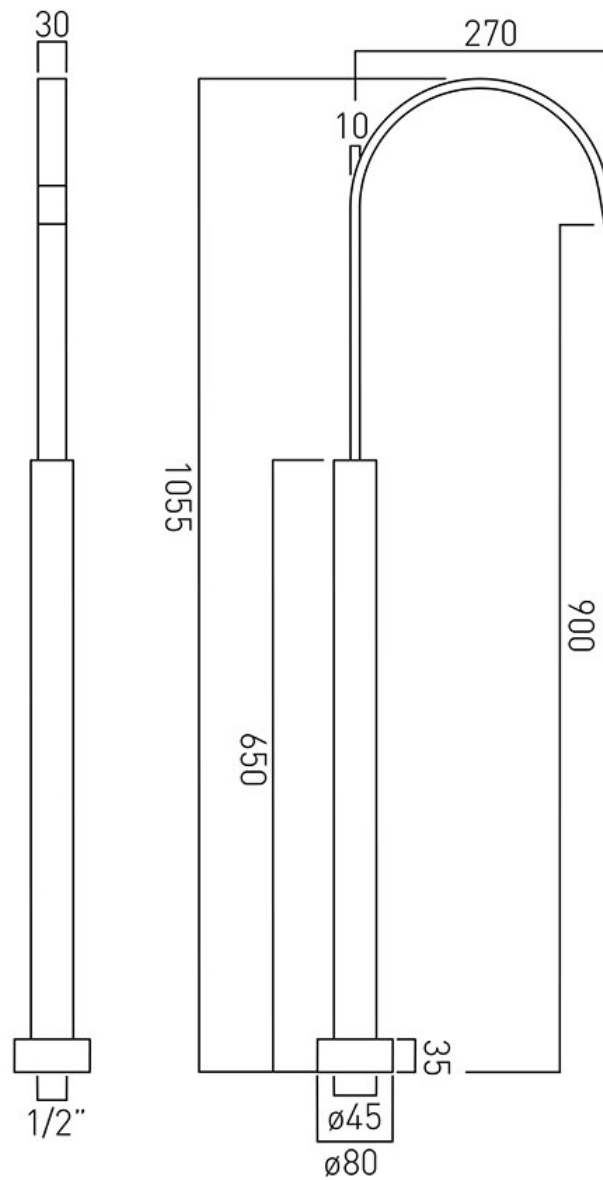

SPECIFICATION SHEET

COLLECTION: GEO

PRODUCT CODE: GEO-FLOORSPOUT-C/P

DESCRIPTION:

bath spout floor mounted
minimum operating pressure 1.0 bar MP

FINISH:

Chrome

FLOW REGULATOR:

N

MINIMUM OPERATING PRESSURE:

1.0 bar MP

FLOW RATE AT 3.0 BAR FLOW PRESSURE:

33 l/min

tel: 01934 744466
email: sales@vado.com
www.vado.com

where inspiration flows
taps | showering | accessories

TECHNICAL DRAWING

COLLECTION: GEO

PRODUCT CODE: GEO-FLOORSPOUT-C/P

tel: 01934 744466
email: sales@vado.com
www.vado.com

where inspiration flows
taps | showering | accessories