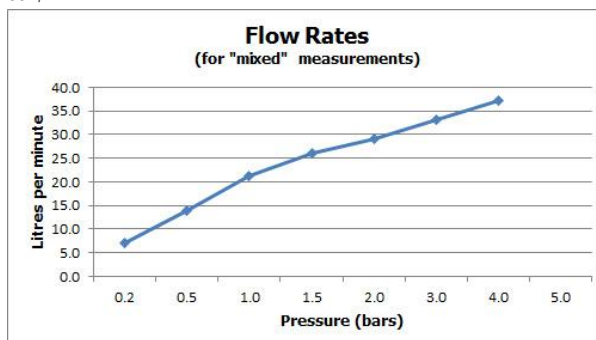

SPECIFICATION SHEET

COLLECTION: GEO

PRODUCT CODE: GEO-FLOORSPOUT-C/P

DESCRIPTION:

bath spout floor mounted
minimum operating pressure 1.0 bar MP

FINISH:

Chrome

FLOW REGULATOR:

N

MINIMUM OPERATING PRESSURE:

1.0 bar MP

FLOW RATE AT 3.0 BAR FLOW PRESSURE:

33 l/min

tel: 01934 744466
email: sales@vado.com
www.vado.com

where inspiration flows
taps | showering | accessories

TECHNICAL DRAWING