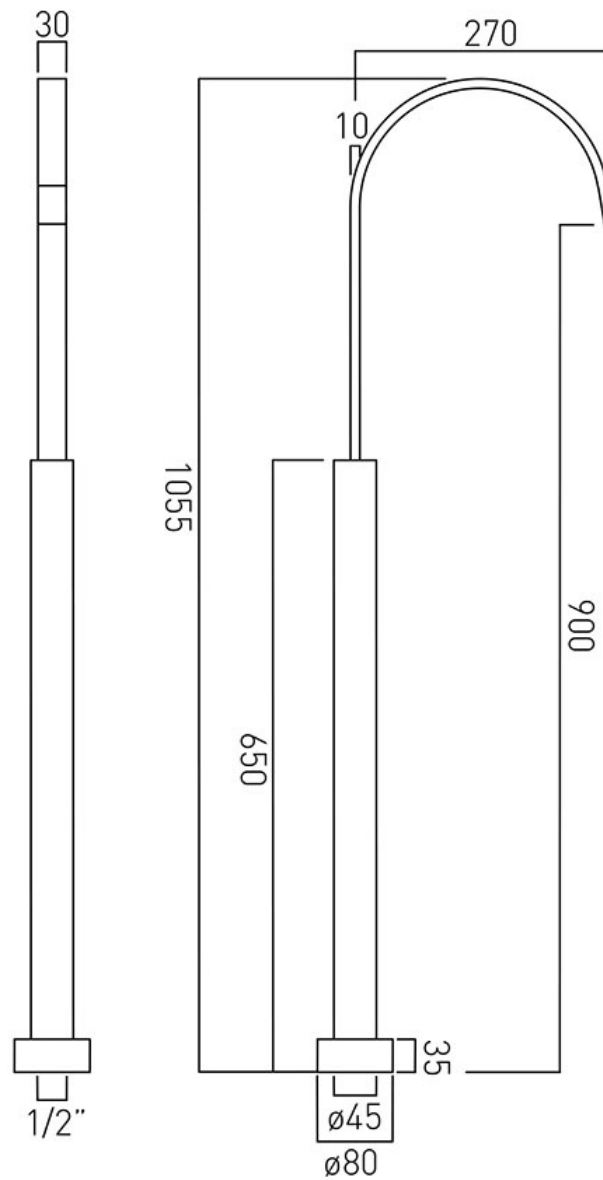

TECHNICAL DRAWING

COLLECTION: GEO

PRODUCT CODE: GEO-FLOORSPOUT-C/P

tel: 01934 744466
email: sales@vado.com
www.vado.com

where inspiration flows
taps | showering | accessories