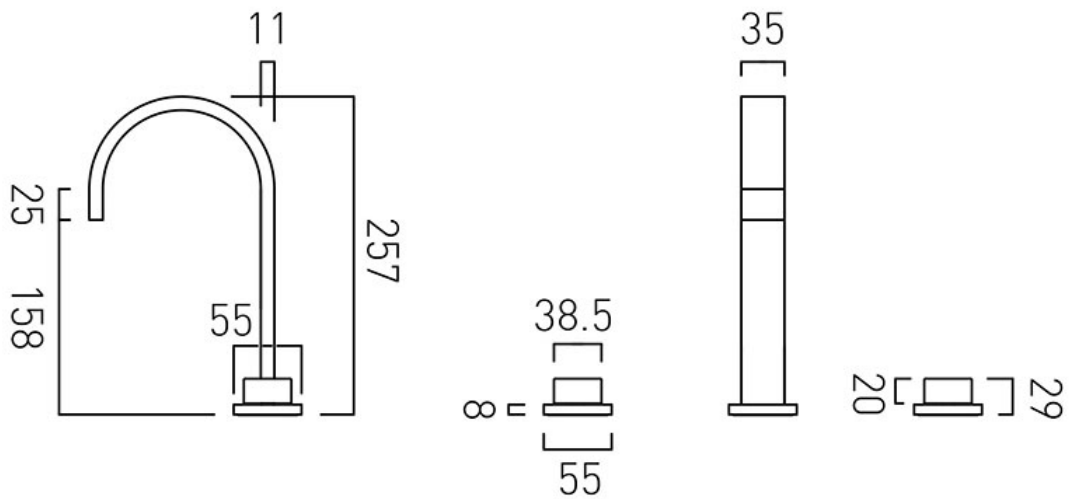

TECHNICAL DRAWING

COLLECTION: GEO

PRODUCT CODE: GEO-201-C/P

tel: 01934 744466
email: sales@vado.com
www.vado.com

where inspiration flows
taps | showering | accessories