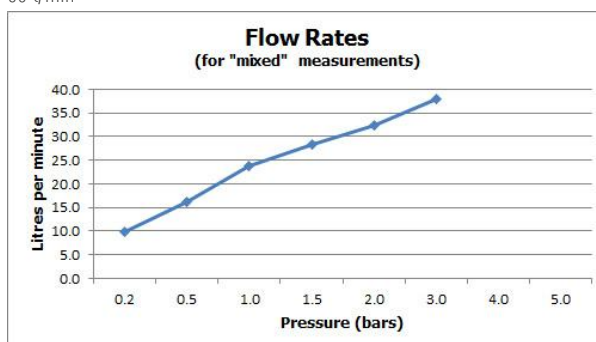

FINISH:

Chrome

FLOW REGULATOR:

N

MINIMUM OPERATING PRESSURE:

0.2 bar LP

FLOW RATE AT 3.0 BAR FLOW PRESSURE:

38 l/min