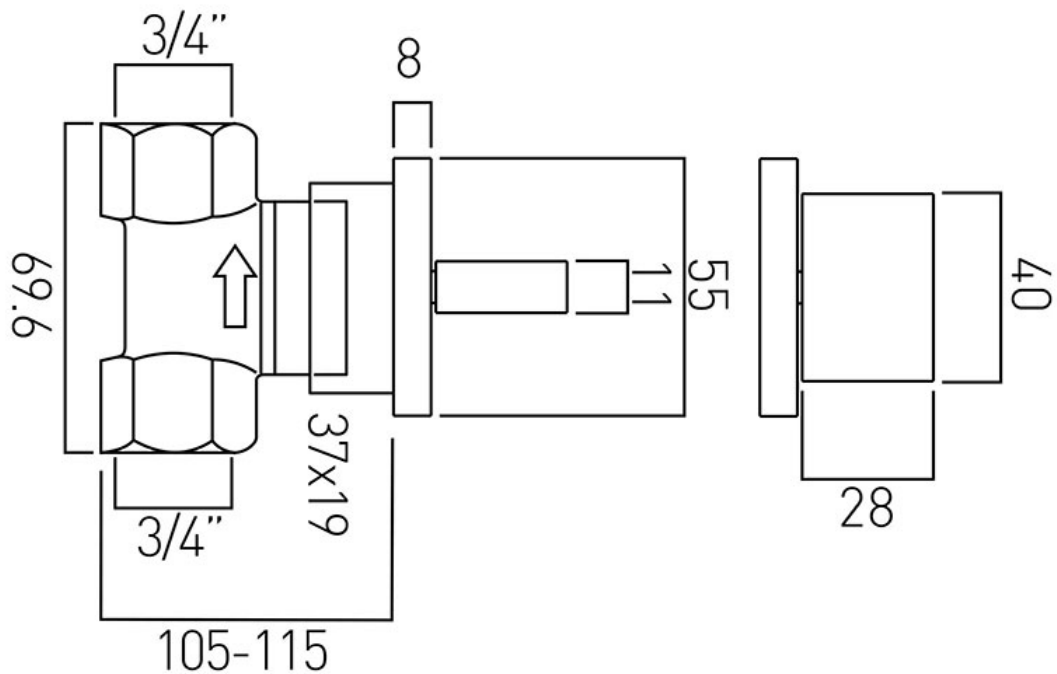

SPECIFICATION SHEET

COLLECTION: GEO

PRODUCT CODE: GEO-143-3/4-C/P

DESCRIPTION:

concealed stop valve 3/4"
wall mounted
ceramic cartridge GEO-143-VALVE/CD-3/4
3/4" inlet
3/4" outlet
min-max wall mount 105-115mm
minimum operating pressure 0.2 bar LP

FINISH:

Chrome

FLOW REGULATOR:

N

MINIMUM OPERATING PRESSURE:

0.2 bar LP

FLOW RATE AT 3.0 BAR FLOW PRESSURE:

38 l/min

tel: 01934 744466
email: sales@vado.com
www.vado.com

where inspiration flows
taps | showering | accessories

TECHNICAL DRAWING

COLLECTION: GEO

PRODUCT CODE: GEO-143-3/4-C/P

tel: 01934 744466
email: sales@vado.com
www.vado.com