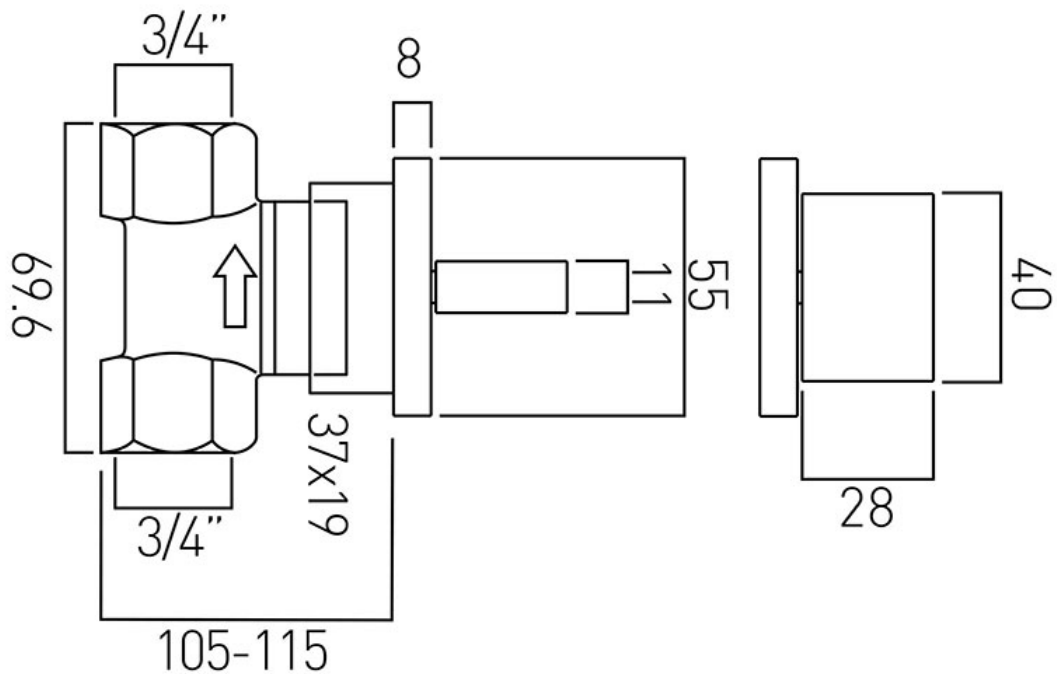

# TECHNICAL DRAWING

**COLLECTION:** GEO

**PRODUCT CODE:** GEO-143-3/4-C/P

tel: 01934 744466  
email: sales@vado.com  
www.vado.com

**where inspiration flows**  
taps | showering | accessories