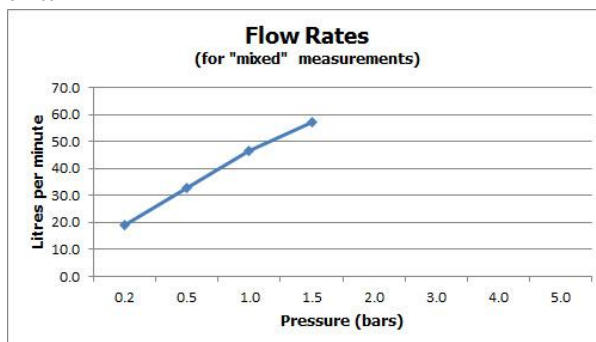

SPECIFICATION SHEET

COLLECTION: GEO

PRODUCT CODE: GEO-142/PR-3/4-C/P

DESCRIPTION:

pair of valves 3/4"
deck mounted
ceramic cartridge GEO-VALVE/CD/CL-3/4 and
GEO-VALVE/HT/CL-3/4
3/4" x 10mm thread length male inlet
3/4" x 10mm thread length male outlet
min-max wall mount 25mm
deck mount drill hole diameter 33mm
min-max bath thickness 6-25mm
minimum operating pressure 0.2 bar LP

FINISH:

Chrome

FLOW REGULATOR:

N

MINIMUM OPERATING PRESSURE:

0.2 bar LP

tel: 01934 744466
email: sales@vado.com
www.vado.com

where inspiration flows
taps | showering | accessories