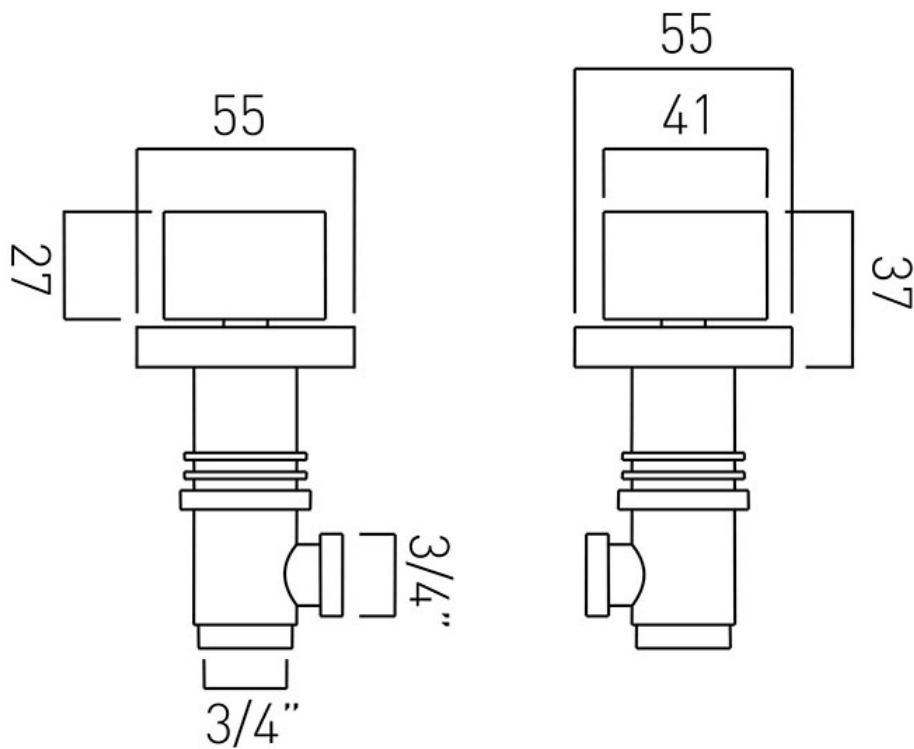

SPECIFICATION SHEET

COLLECTION: GEO

PRODUCT CODE: GEO-142/PR-3/4-C/P

DESCRIPTION:

pair of valves 3/4"
deck mounted
ceramic cartridge GEO-VALVE/CD/CL-3/4 and
GEO-VALVE/HT/CL-3/4
3/4" x 10mm thread length male inlet
3/4" x 10mm thread length male outlet
min-max wall mount 25mm
deck mount drill hole diameter 33mm
min-max bath thickness 6-25mm
minimum operating pressure 0.2 bar LP

FINISH:

Chrome

FLOW REGULATOR:

N

MINIMUM OPERATING PRESSURE:

0.2 bar LP

tel: 01934 744466
email: sales@vado.com
www.vado.com

where inspiration flows
taps | showering | accessories

TECHNICAL DRAWING

COLLECTION: GEO

PRODUCT CODE: GEO-142/PR-3/4-C/P

tel: 01934 744466
email: sales@vado.com
www.vado.com

where inspiration flows
taps | showering | accessories