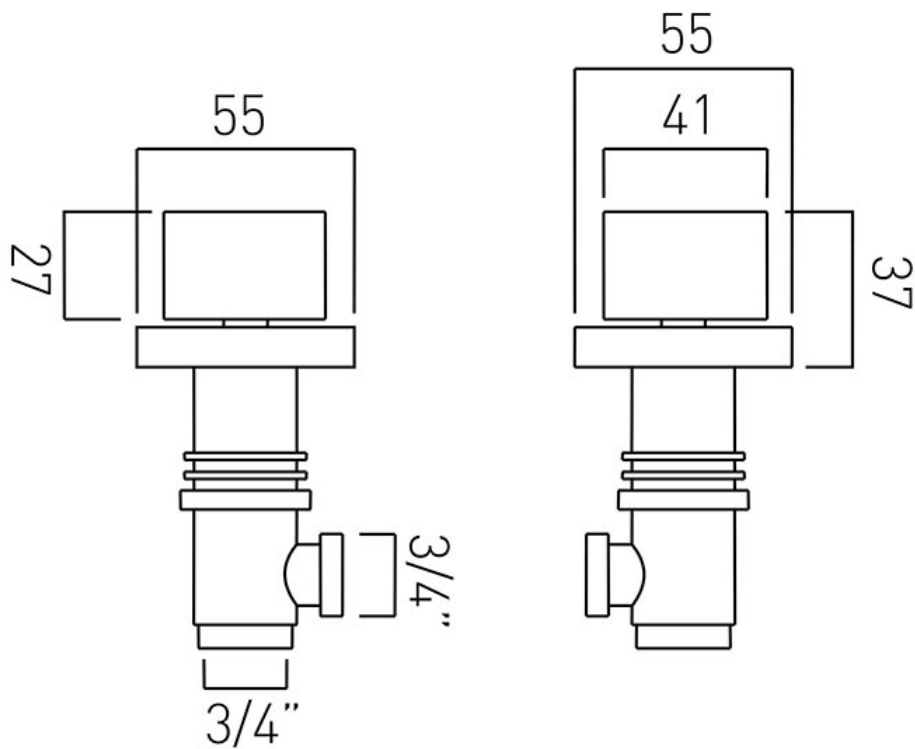

TECHNICAL DRAWING

COLLECTION: GEO

PRODUCT CODE: GEO-142/PR-3/4-C/P

tel: 01934 744466
email: sales@vado.com
www.vado.com

where inspiration flows
taps | showering | accessories