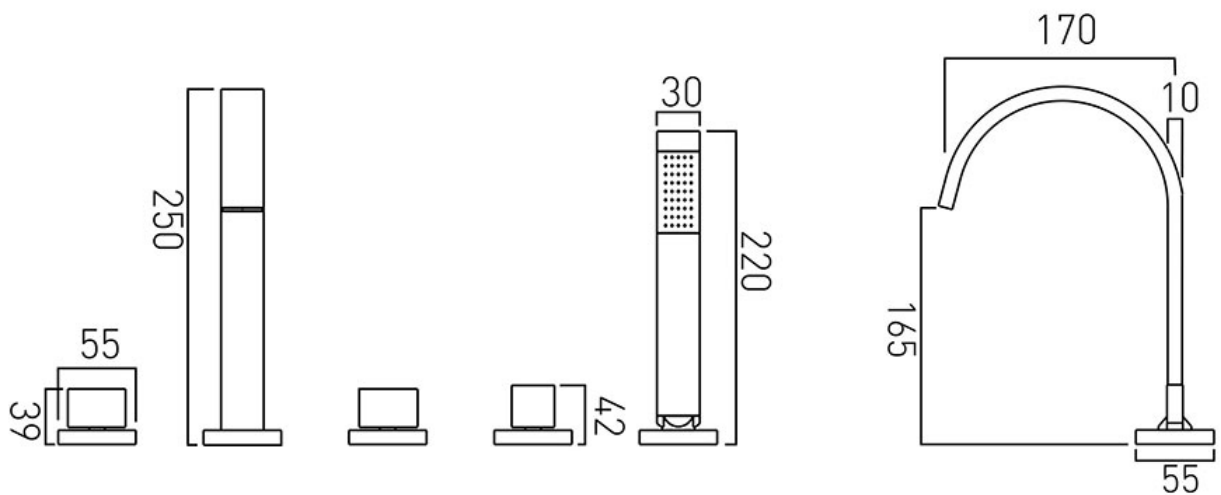

TECHNICAL DRAWING

COLLECTION: GEO

PRODUCT CODE: GEO-135-3/4-C/P

tel: 01934 744466
email: sales@vado.com
www.vado.com

where inspiration flows
taps | showering | accessories