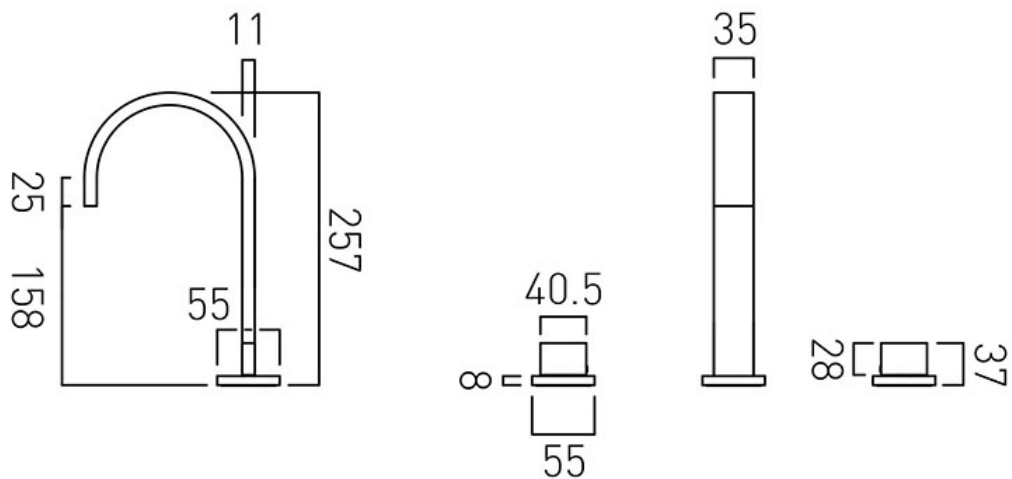

# TECHNICAL DRAWING

**COLLECTION:** GEO

**PRODUCT CODE:** GEO-101-C/P

tel: 01934 744466  
email: sales@vado.com  
www.vado.com

**where inspiration flows**  
taps | showering | accessories