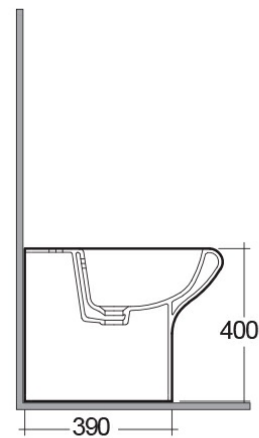

Compact

Bidets | Back To Wall

RAK
CERAMICS

Technical specifications

Dimensions: 370 x 510 mm

Weight: 18 Kg

Color: Alpine White

Suites: [COMPACT](#)

Dimensions: All measurements are in millimeters and are subject to normal manufacturing variations.
Note: Due to a continuing development programme to improve design and performance, the manufacturer reserves all rights to vary specifications without prior information.
Please note accessories are for photographic use only.