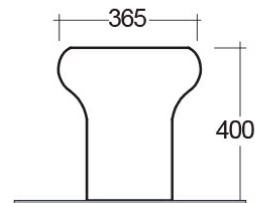

Compact

Bidets | Back To Wall

RAK
CERAMICS

Technical specifications

Dimensions: 370 x 510 mm

Weight: 18 Kg

Color: Alpine White

Suites: [COMPACT](#)

Dimensions: All measurements are in millimeters and are subject to normal manufacturing variations.
Note: Due to a continuing development programme to improve design and performance, the manufacturer reserves all rights to vary specifications without prior information.
Please note accessories are for photographic use only.