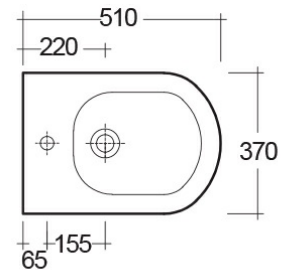

Compact

Bidets | Back To Wall

RAK
CERAMICS

Technical specifications

Dimensions: 370 x 510 mm

Weight: 18 Kg

Color: Alpine White

Suites: [COMPACT](#)

Dimensions: All measurements are in millimeters and are subject to normal manufacturing variations.
Note: Due to a continuing development programme to improve design and performance, the manufacturer reserves all rights to vary specifications without prior information.
Please note accessories are for photographic use only.