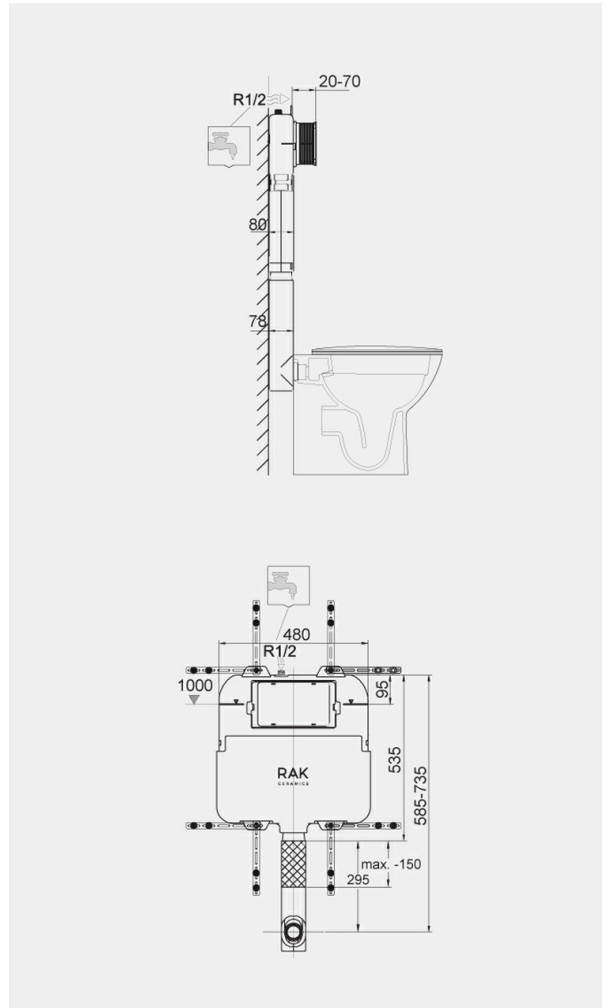

RAK-ECOFIX - FS12RAK8C

Concealed Cistern 8 CM

RAK
CERAMICS

Technical specifications

Dimensions:	480 x 375 mm
Color:	Alpine White
Flush capacity:	6/3L adjustable to 4.5/3L
Adjustable leg:	yes
Suites:	RAK-ECOFIX

Code	Name
FS12RAK8C	RAK FLUSH

Dimensions: All measurements are in millimeters and are subject to normal manufacturing variations.
Note: Due to a continuing development programme to improve design and performance, the manufacturer reserves all rights to vary specifications without prior information.
Please note accessories are for photographic use only.