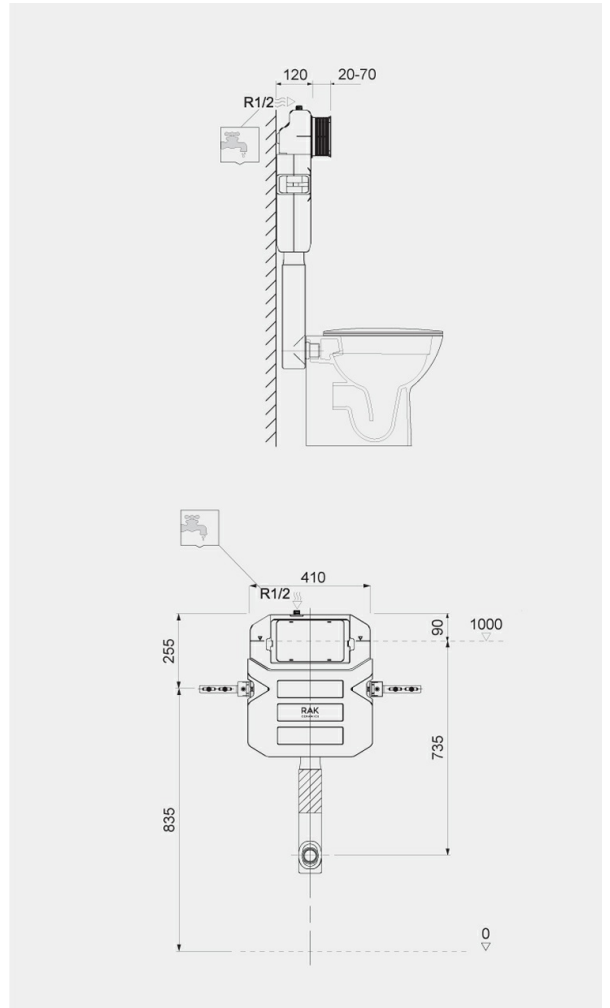

## Concealed Cistern 12 CM

**RAK**  
CERAMICS

### Technical specifications

|                 |                            |
|-----------------|----------------------------|
| Dimensions:     | 410 x 735 mm               |
| Color:          | Alpine White               |
| Flush capacity: | 6/3L adjustable to 4.5/3L  |
| Adjustable leg: | yes                        |
| Suites:         | <a href="#">RAK-ECOFIX</a> |

| Code       | Name  |
|------------|---|
| FS12RAK12C | 12 cm BACK TO WALL CONCEALED CISTERN<br>REGULAR |

Dimensions: All measurements are in millimeters and are subject to normal manufacturing variations.  
Note: Due to a continuing development programme to improve design and performance, the manufacturer reserves all rights to vary specifications without prior information.  
Please note accessories are for photographic use only.