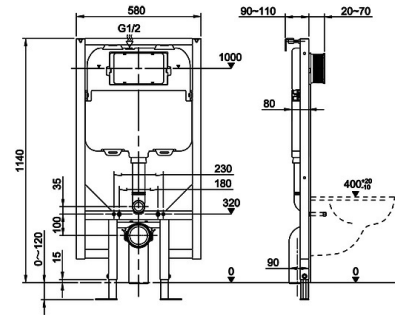

RAK-ECOFIX - FS04RAK8C

Concealed Cistern 8 CM

RAK
CERAMICS

Technical specifications

Dimensions:	580 x 1140 mm
Color:	Orange
Flush capacity:	6/3L adjustable to 4.5/3L
Adjustable leg:	yes
Suites:	RAK-ECOFIX

Code	Name
FS04RAK8C	RAK FLUSH

Dimensions: All measurements are in millimeters and are subject to normal manufacturing variations.
Note: Due to a continuing development programme to improve design and performance, the manufacturer reserves all rights to vary specifications without prior information.
Please note accessories are for photographic use only.