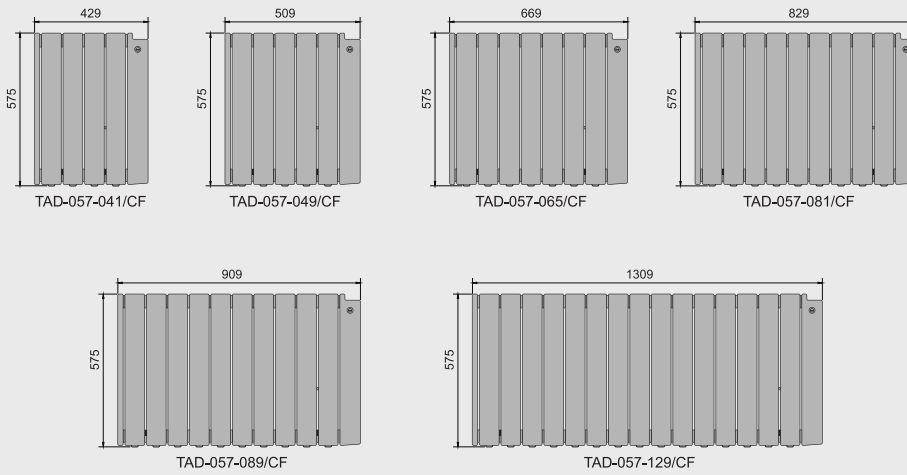

Electric Heating Model STOCK listed in bold	Height mm	Width mm	Finish	No. of sections	Digital tactile screen	Weight kg	RRP (ex VAT)	RRP (inc 20% VAT)
⚡ Zehnder Fare Tech Electric								
TAD-057-041/CF	575	429	white*	4	500	9	£332	£398.40
TAD-057-048/CF	575	509	white*	5	750	11	£350	£420.00
TAD-057-064/CF	575	669	white*	7	1000	14	£379	£454.80
TAD-057-080/CF	575	829	white*	9	1250	17	£425	£510.00
TAD-057-088/CF	575	909	white*	10	1500	18	£462	£554.40
TAD-057-128/CF	575	1309	white*	15	2000	26	£558	£669.60

🔗 Colour finish: Standard colours from the Zehnder colour chart including matt white finish: white RAL 9010 + 25%. Colour finish and non-stock products delivery: 16 working days.

Open Window detection

The Integral control unit recognises if a window has been opened for an extended period and switches the radiator off. Once the window is closed, the radiator returns to normal operation.