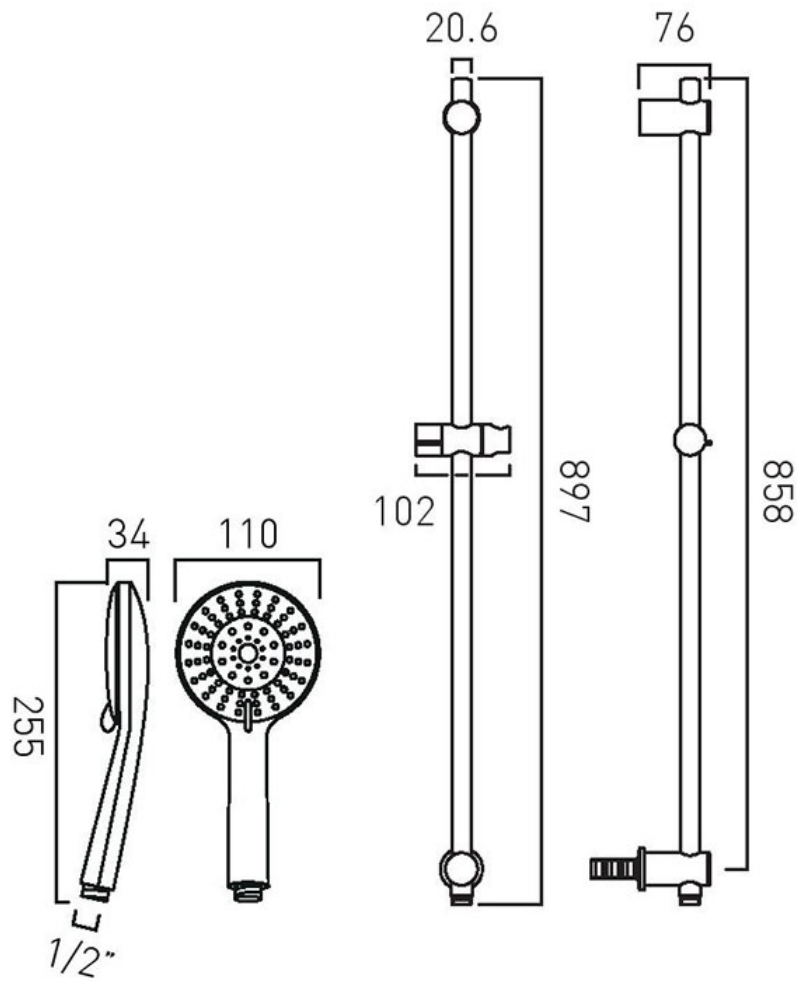

TECHNICAL DRAWING

COLLECTION:

PRODUCT CODE: EVO-MFSRKWO-CP

tel: 01934 744466
email: sales@vado.com
www.vado.com

where inspiration flows
taps | showering | accessories