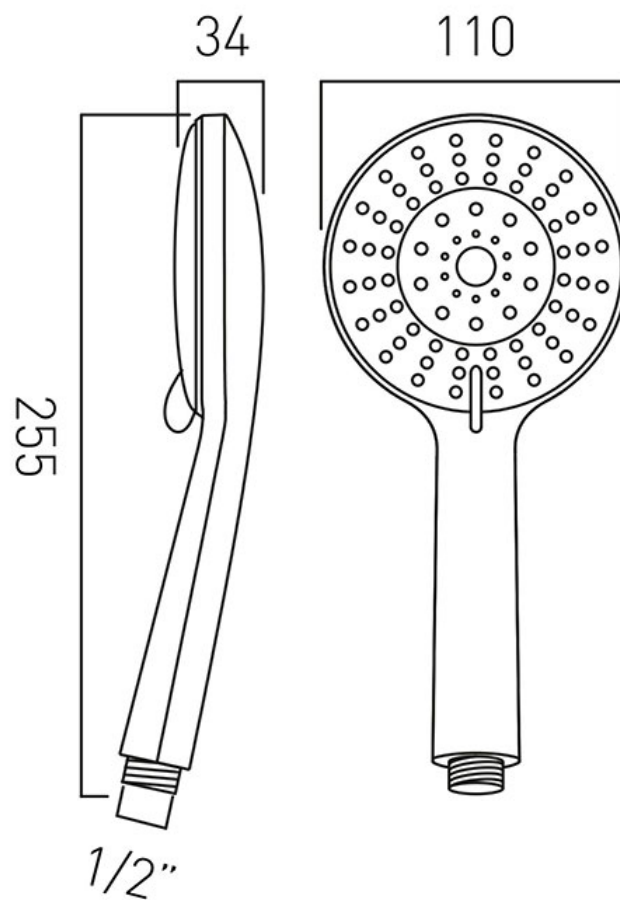

SPECIFICATION SHEET

COLLECTION:

PRODUCT CODE: EVO-HANDSET/MF-DB-CP

DESCRIPTION:

evolve 4 function rub-clean shower handset
functions: massage, intense rain, fine rain, mist
minimum operating pressure 0.2 bar LP

FINISH:

Chrome

FLOW REGULATOR:

FR-SHOWER/9-C/P

MINIMUM OPERATING PRESSURE:

0.2 bar LP

tel: 01934 744466
email: sales@vado.com
www.vado.com

where inspiration flows
taps | showering | accessories

TECHNICAL DRAWING

COLLECTION:

PRODUCT CODE: EVO-HANDSET/MF-DB-CP

tel: 01934 744466
email: sales@vado.com
www.vado.com

where inspiration flows
taps | showering | accessories