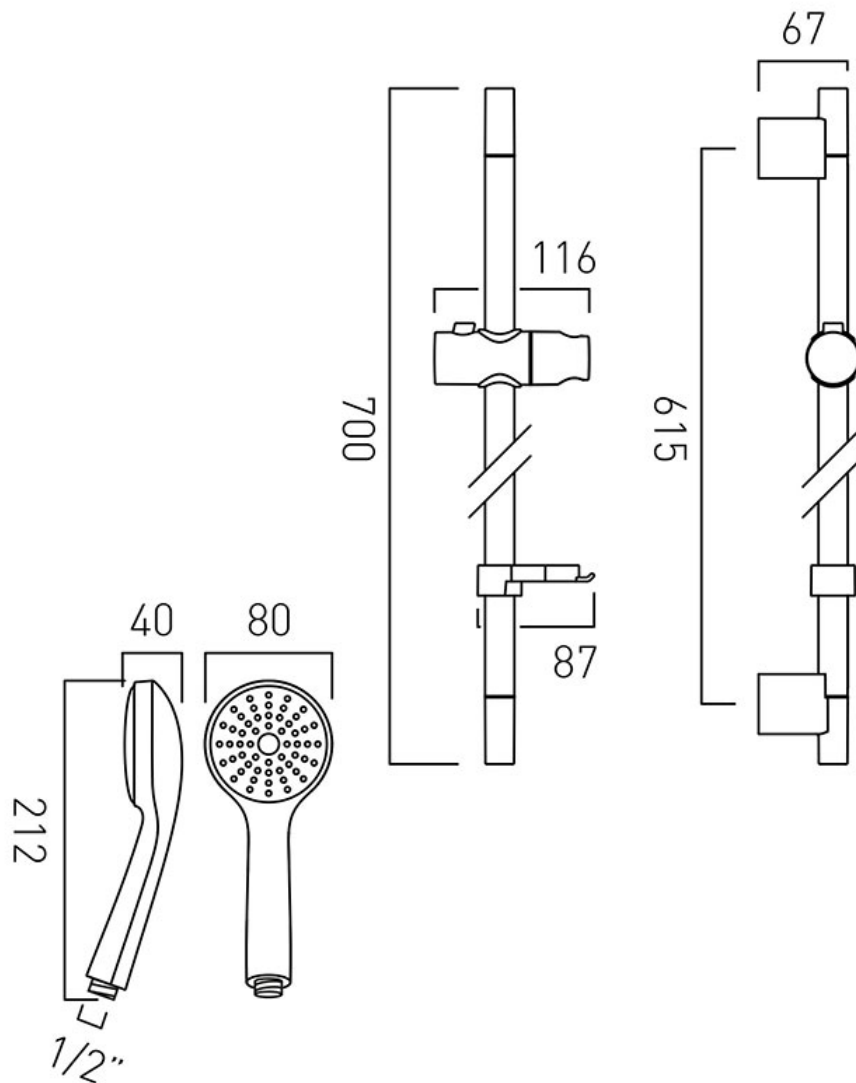

SPECIFICATION SHEET

COLLECTION:

PRODUCT CODE: ERI-SFSRK-DB-C/P

DESCRIPTION:

eris single-function slide rail shower kit with

- single function handset
- rub-clean
- 700mm slide rail
- 150cm shower hose
- wall mounted

minimum operating pressure 0.2 bar LP

FINISH:

Chrome

FLOW REGULATOR:

FR-SHOWER/9-C/P

MINIMUM OPERATING PRESSURE:

0.2 bar LP

tel: 01934 744466
email: sales@vado.com
www.vado.com

where inspiration flows
taps | showering | accessories

TECHNICAL DRAWING

COLLECTION:

PRODUCT CODE: ERI-SFSRK-DB-C/P

tel: 01934 744466
email: sales@vado.com
www.vado.com

where inspiration flows
taps | showering | accessories