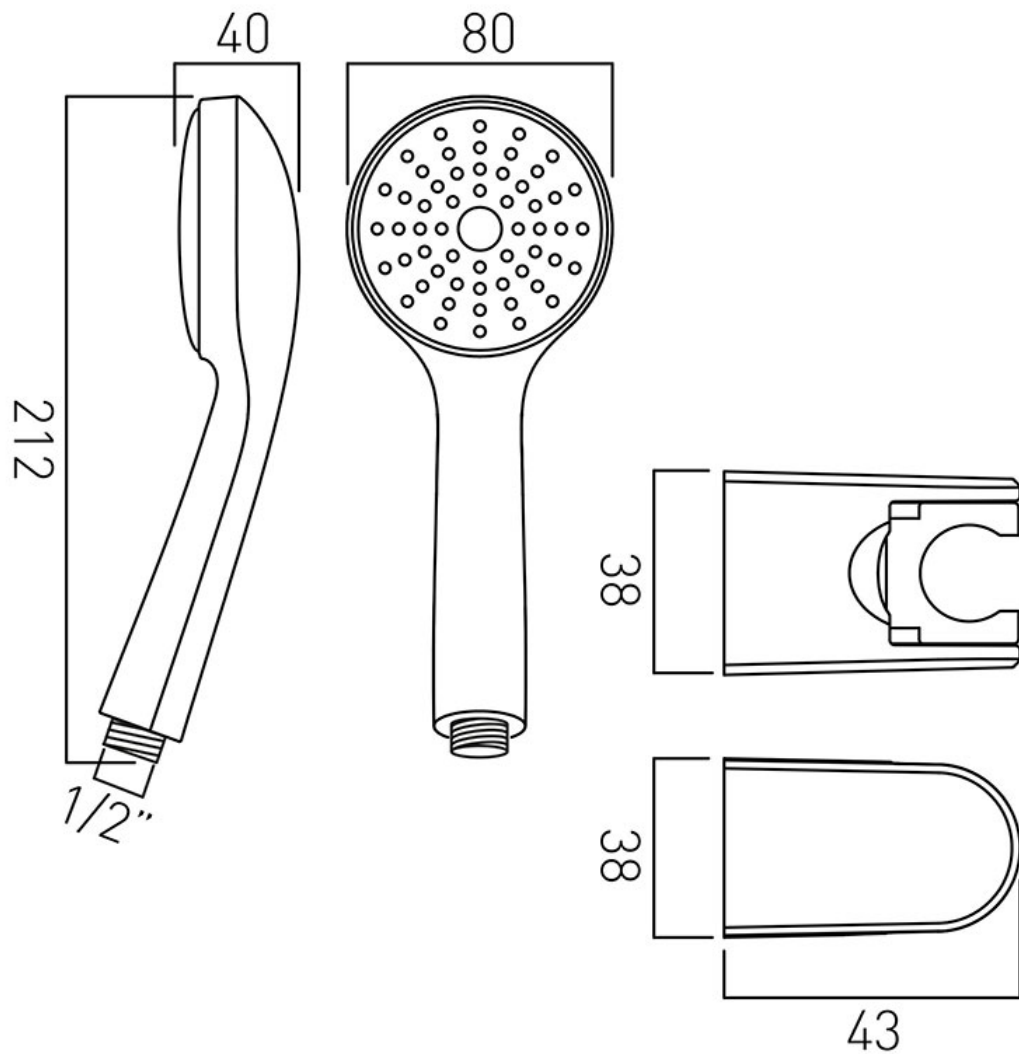

TECHNICAL DRAWING

COLLECTION:

PRODUCT CODE: ERI-SFMK-C/P

tel: 01934 744466
email: sales@vado.com
www.vado.com

where inspiration flows
taps | showering | accessories