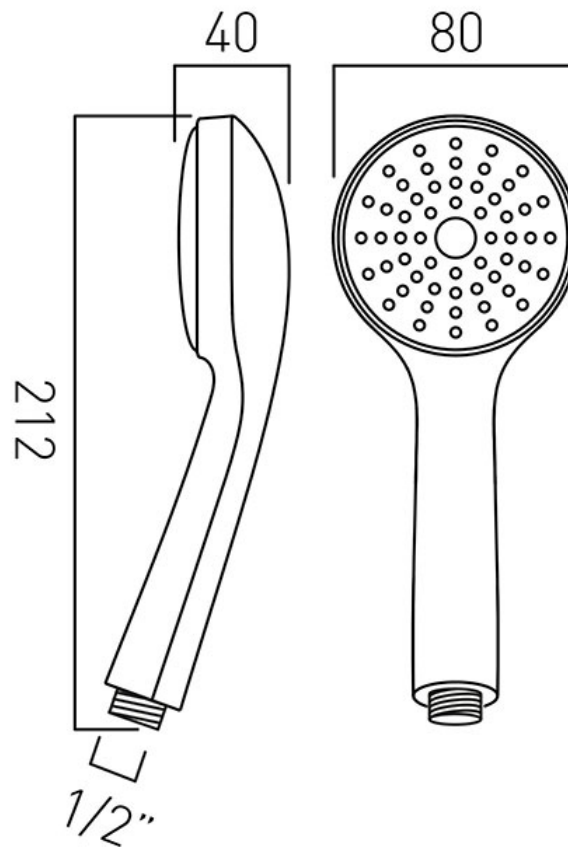

TECHNICAL DRAWING

COLLECTION:

PRODUCT CODE: ERI-HANDSET/SF-DB-CP

tel: 01934 744466
email: sales@vado.com
www.vado.com

where inspiration flows
taps | showering | accessories