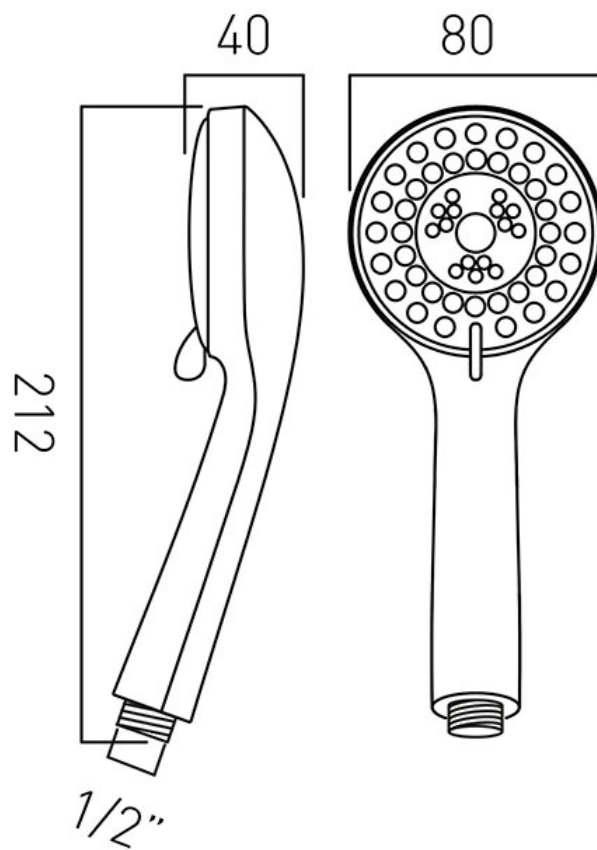

SPECIFICATION SHEET

COLLECTION:

PRODUCT CODE: ERI-HANDSET/MF-DB-CP

DESCRIPTION:

eris 3 function rub-clean shower handset
functions: massage, intense rain, rain
minimum operating pressure 0.2 bar LP

FINISH:

Chrome

FLOW REGULATOR:

FR-SHOWER/9-C/P

MINIMUM OPERATING PRESSURE:

0.2 bar LP

tel: 01934 744466
email: sales@vado.com
www.vado.com

where inspiration flows
taps | showering | accessories

TECHNICAL DRAWING

COLLECTION:

PRODUCT CODE: ERI-HANDSET/MF-DB-CP

tel: 01934 744466
email: sales@vado.com
www.vado.com

where inspiration flows
taps | showering | accessories