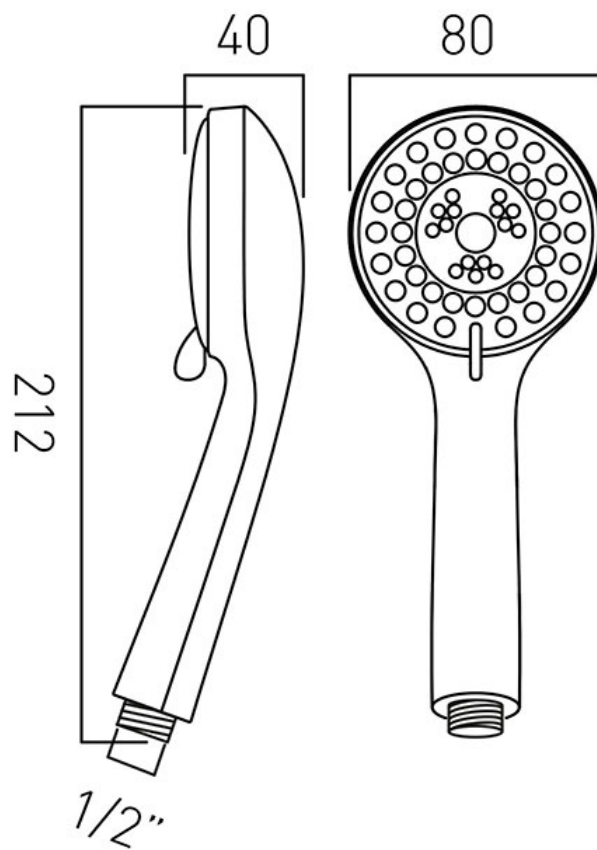

# TECHNICAL DRAWING

**COLLECTION:**

**PRODUCT CODE:** ERI-HANDSET/MF-DB-CP

tel: 01934 744466  
email: sales@vado.com  
www.vado.com

**where inspiration flows**  
taps | showering | accessories