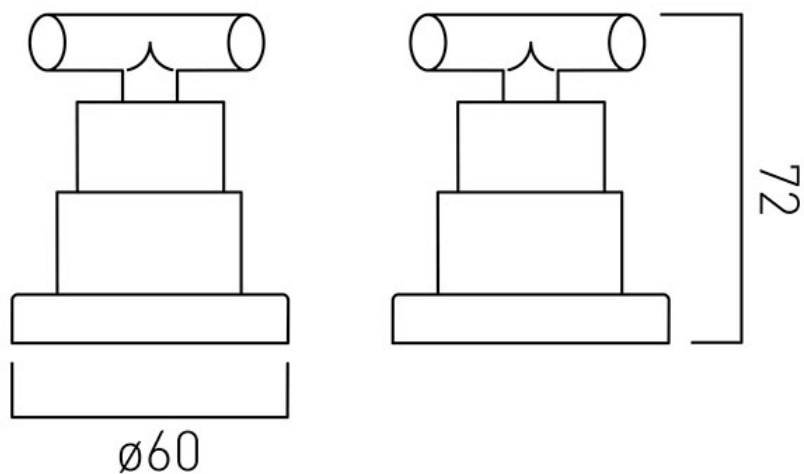

TECHNICAL DRAWING

COLLECTION: ELEMENTS

PRODUCT CODE: ELW-142/PR-3/4-C/P

tel: 01934 744466
email: sales@vado.com
www.vado.com

where inspiration flows
taps | showering | accessories