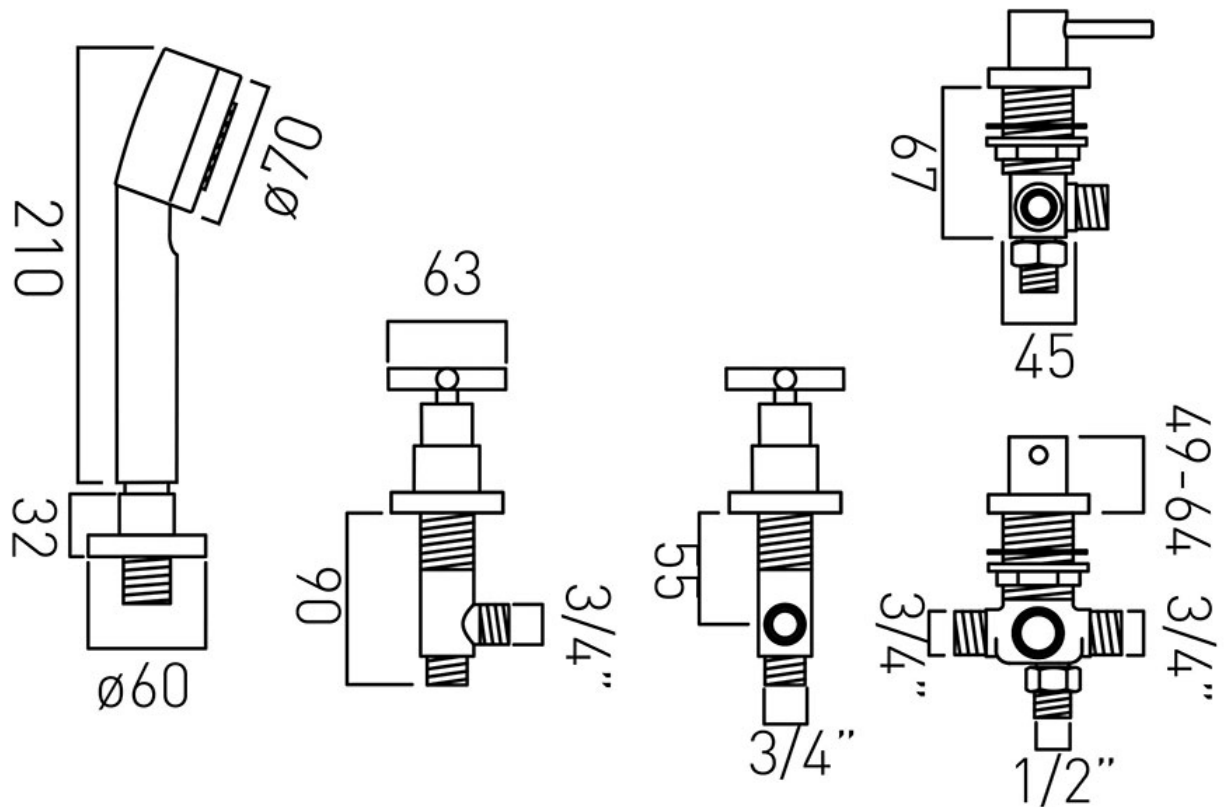

TECHNICAL DRAWING

COLLECTION: ELEMENTS

PRODUCT CODE: ELW-135/NS-3/4-C/P

tel: 01934 744466
email: sales@vado.com
www.vado.com

where inspiration flows
taps | showering | accessories