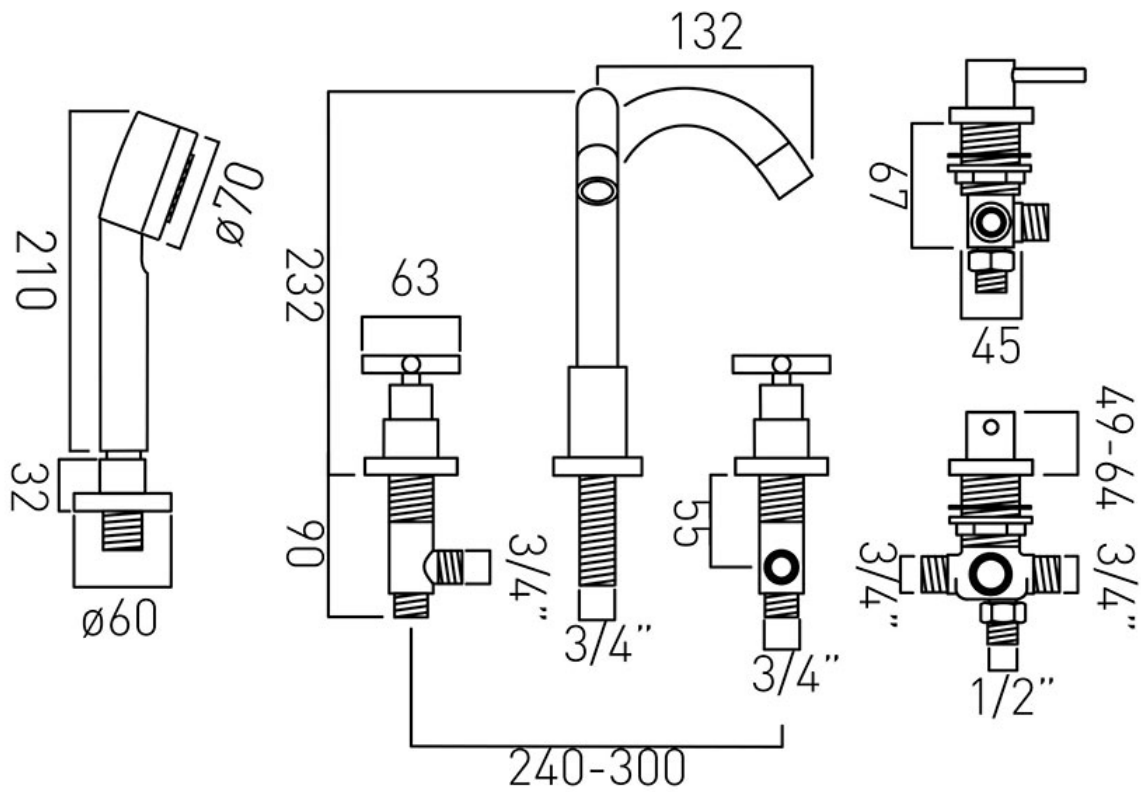

TECHNICAL DRAWING

COLLECTION: ELEMENTS

PRODUCT CODE: ELW-135-3/4-C/P

tel: 01934 744466
email: sales@vado.com
www.vado.com

where inspiration flows
taps | showering | accessories