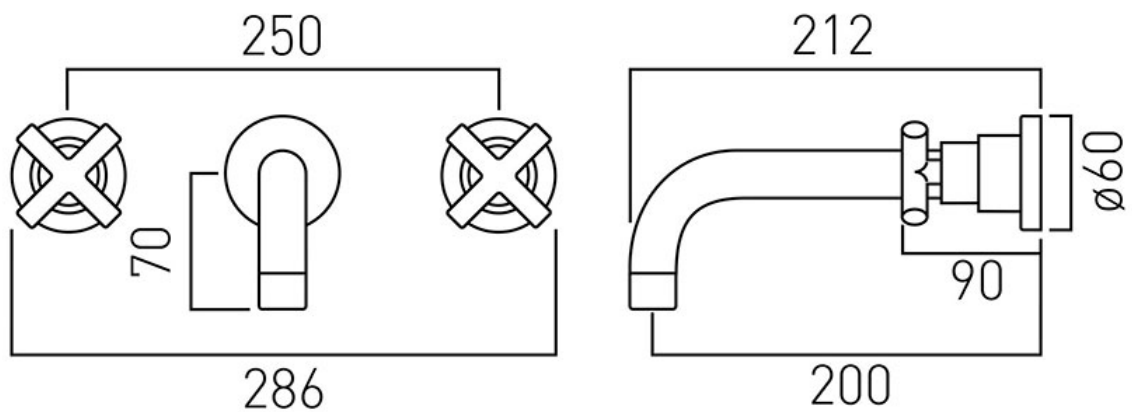

TECHNICAL DRAWING

COLLECTION: ELEMENTS

PRODUCT CODE: ELW-126L-3/4-C/P

tel: 01934 744466
email: sales@vado.com
www.vado.com

where inspiration flows
taps | showering | accessories