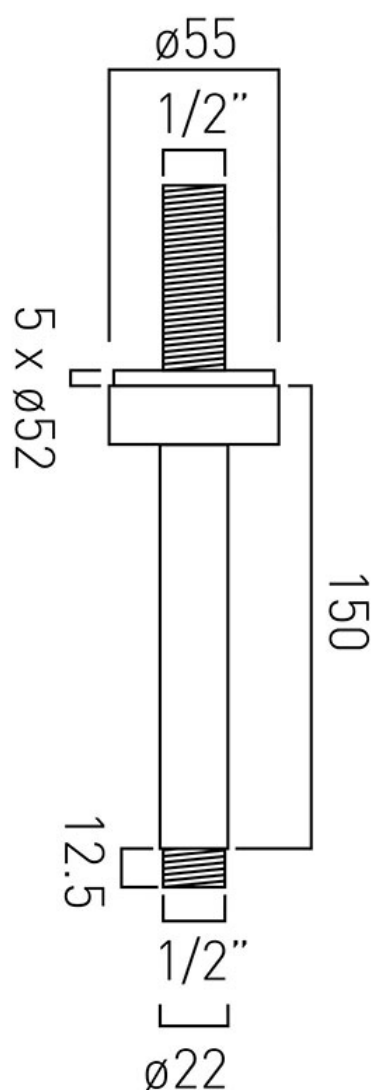

# TECHNICAL DRAWING

**COLLECTION:** ELEMENTS

**PRODUCT CODE:** ELE-CMA/6IN-C/P

tel: 01934 744466  
email: sales@vado.com  
www.vado.com

**where inspiration flows**  
taps | showering | accessories