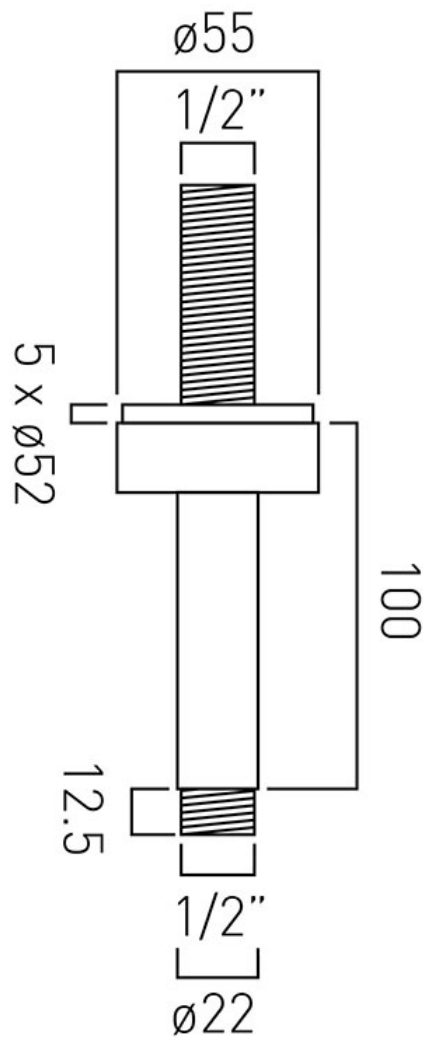

TECHNICAL DRAWING

COLLECTION: ELEMENTS

PRODUCT CODE: ELE-CMA/4IN-C/P

tel: 01934 744466
email: sales@vado.com
www.vado.com

where inspiration flows
taps | showering | accessories