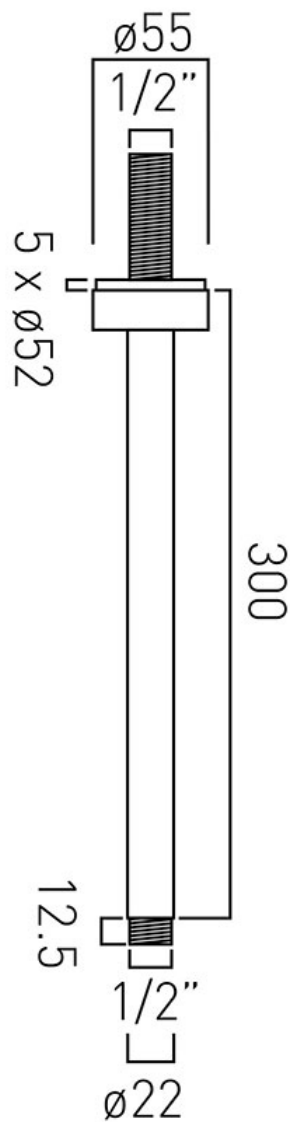

# TECHNICAL DRAWING

**COLLECTION:** ELEMENTS

**PRODUCT CODE:** ELE-CMA/12IN-C/P

tel: 01934 744466  
email: sales@vado.com  
www.vado.com

**where inspiration flows**  
taps | showering | accessories