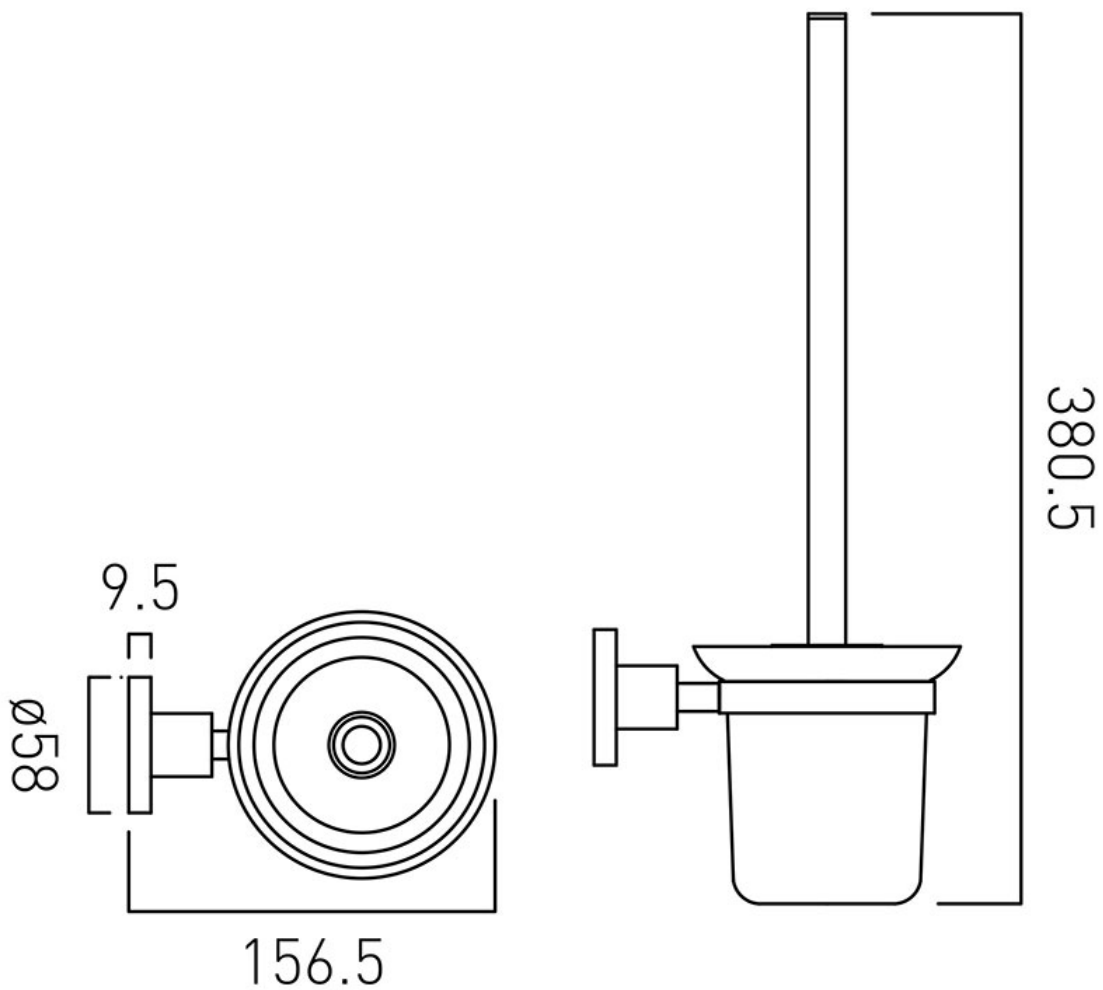

# SPECIFICATION SHEET

**COLLECTION:** ELEMENTS

**PRODUCT CODE:** ELE-188-C/P

**DESCRIPTION:**

elements toilet brush and holder wall mounted

**FINISH:**

Chrome

tel: 01934 744466  
email: sales@vado.com  
www.vado.com

# TECHNICAL DRAWING

**COLLECTION:** ELEMENTS

**PRODUCT CODE:** ELE-188-C/P

tel: 01934 744466  
email: sales@vado.com  
www.vado.com

**where inspiration flows**  
taps | showering | accessories