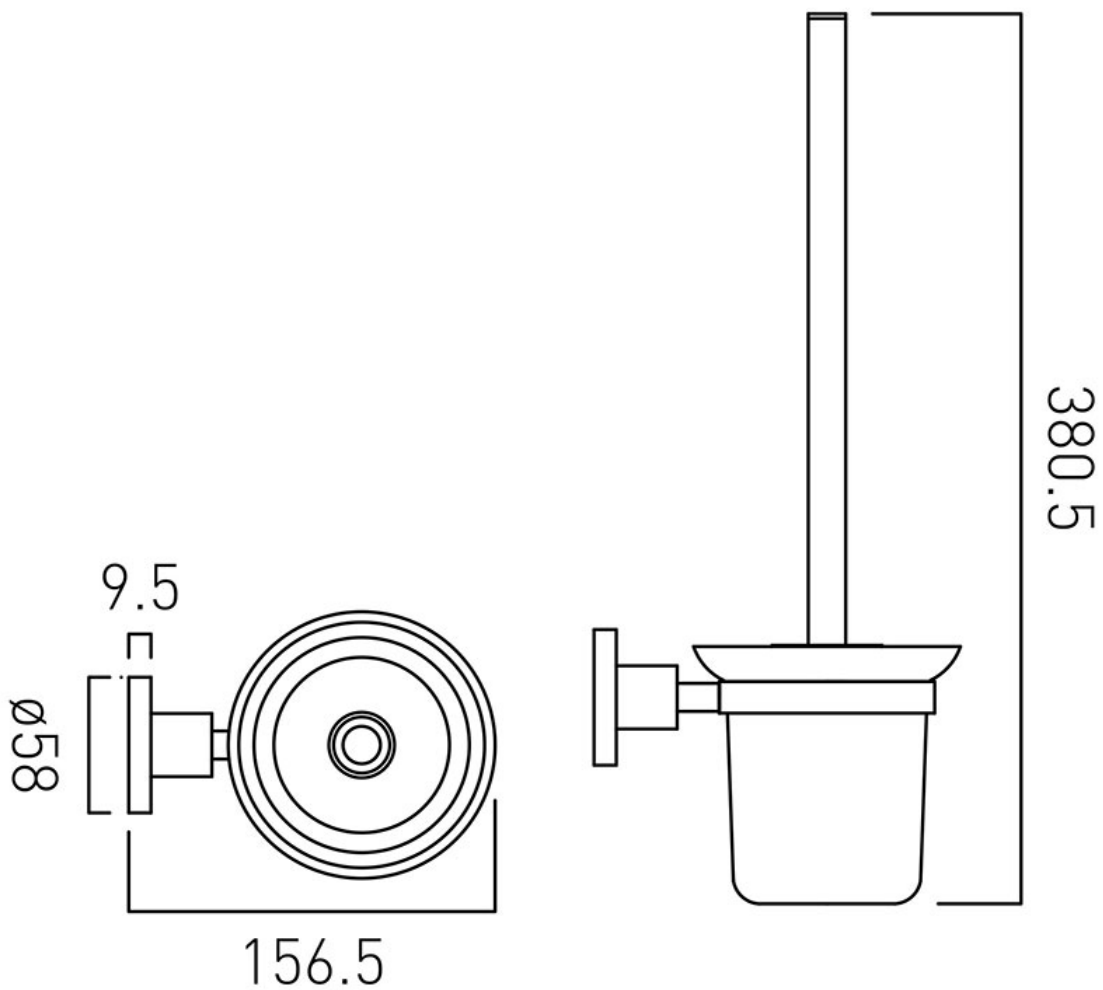

# TECHNICAL DRAWING

**COLLECTION:** ELEMENTS

**PRODUCT CODE:** ELE-188-C/P

tel: 01934 744466  
email: sales@vado.com  
www.vado.com

**where inspiration flows**  
taps | showering | accessories