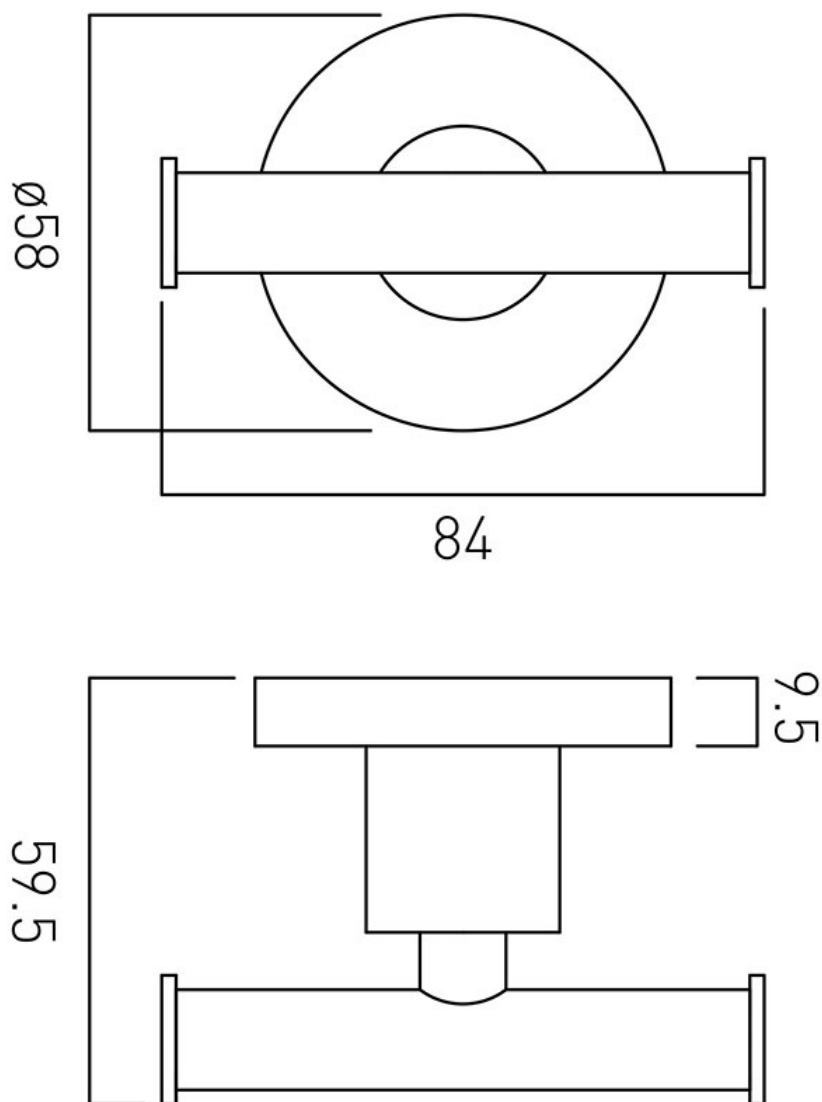

SPECIFICATION SHEET

COLLECTION: ELEMENTS

PRODUCT CODE: ELE-186-C/P

DESCRIPTION:

elements robe hook wall mounted

FINISH:

Chrome

tel: 01934 744466
email: sales@vado.com
www.vado.com

where inspiration flows
taps | showering | accessories

TECHNICAL DRAWING

COLLECTION: ELEMENTS

PRODUCT CODE: ELE-186-C/P

tel: 01934 744466
email: sales@vado.com
www.vado.com

where inspiration flows
taps | showering | accessories