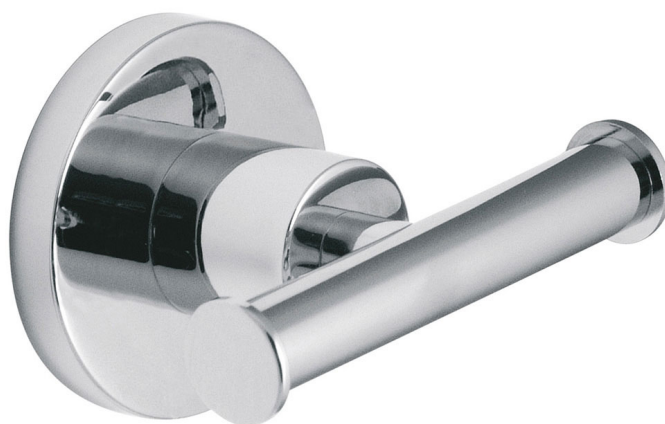

SPECIFICATION SHEET

COLLECTION: ELEMENTS

PRODUCT CODE: ELE-186-C/P

DESCRIPTION:

elements robe hook wall mounted

FINISH:

Chrome

tel: 01934 744466
email: sales@vado.com
www.vado.com

where inspiration flows
taps | showering | accessories

TECHNICAL DRAWING

COLLECTION: ELEMENTS

PRODUCT CODE: ELE-186-C/P

tel: 01934 744466
email: sales@vado.com
www.vado.com

where inspiration flows
taps | showering | accessories