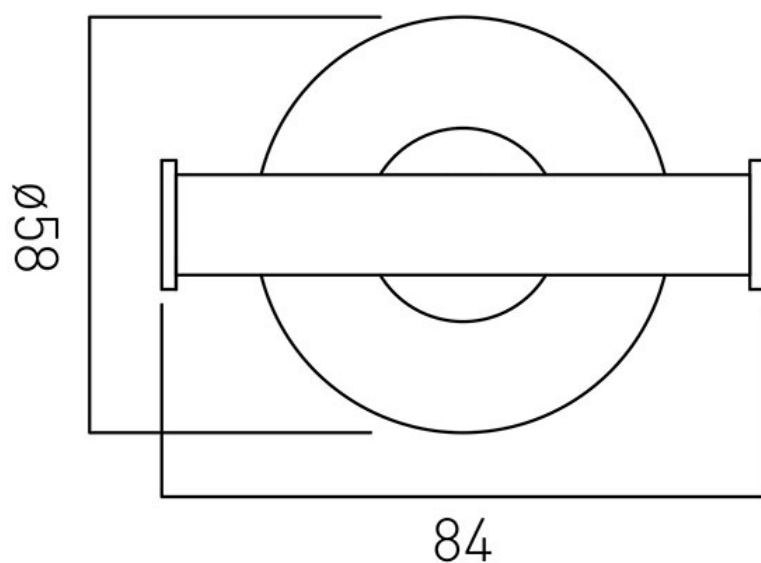

TECHNICAL DRAWING

COLLECTION: ELEMENTS

PRODUCT CODE: ELE-186-C/P

tel: 01934 744466
email: sales@vado.com
www.vado.com

where inspiration flows
taps | showering | accessories