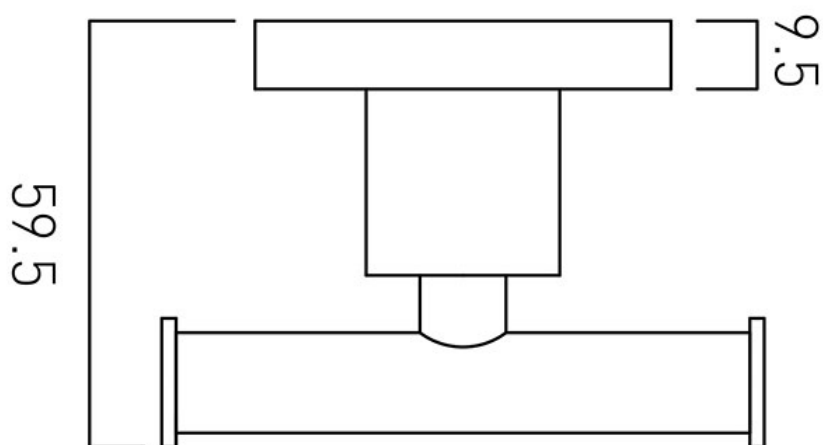

TECHNICAL DRAWING

COLLECTION: ELEMENTS

PRODUCT CODE: ELE-186-C/P

tel: 01934 744466
email: sales@vado.com
www.vado.com

where inspiration flows
taps | showering | accessories