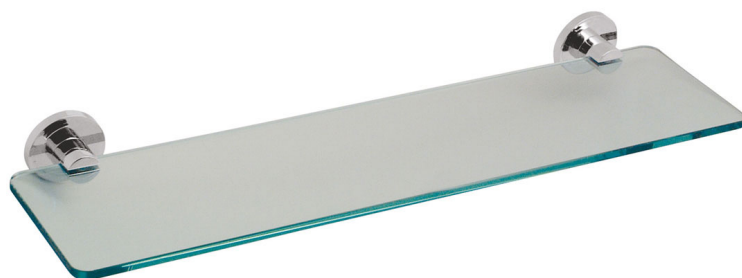

SPECIFICATION SHEET

COLLECTION: ELEMENTS

PRODUCT CODE: ELE-185-C/P

DESCRIPTION:

elements frosted glass shelf 558mm (22')

FINISH:

Chrome

tel: 01934 744466
email: sales@vado.com
www.vado.com