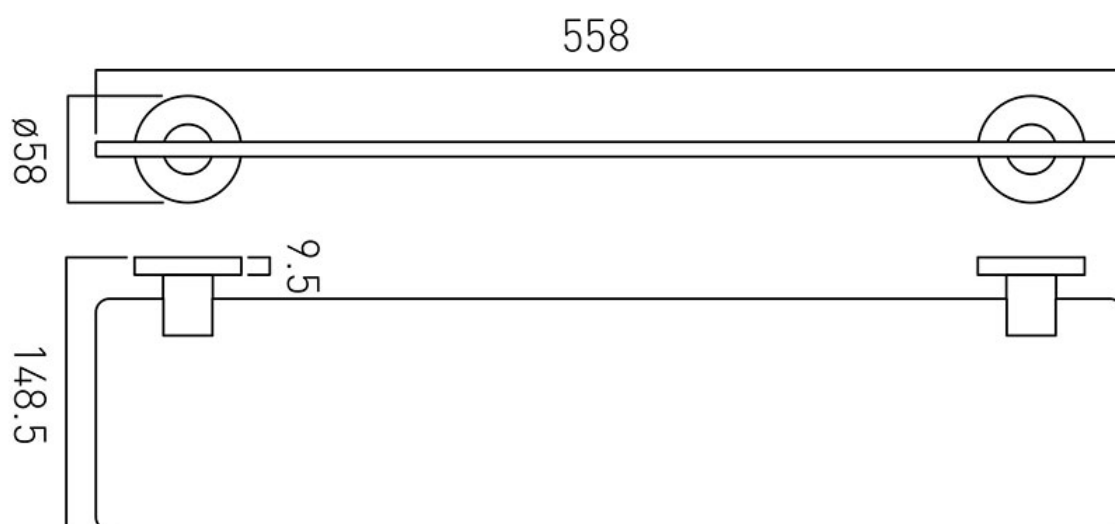

SPECIFICATION SHEET

COLLECTION: ELEMENTS

PRODUCT CODE: ELE-185-C/P

DESCRIPTION:

elements frosted glass shelf 558mm (22')

FINISH:

Chrome

tel: 01934 744466
email: sales@vado.com
www.vado.com

where inspiration flows
taps | showering | accessories

TECHNICAL DRAWING

COLLECTION: ELEMENTS

PRODUCT CODE: ELE-185-C/P

tel: 01934 744466
email: sales@vado.com
www.vado.com

where inspiration flows
taps | showering | accessories