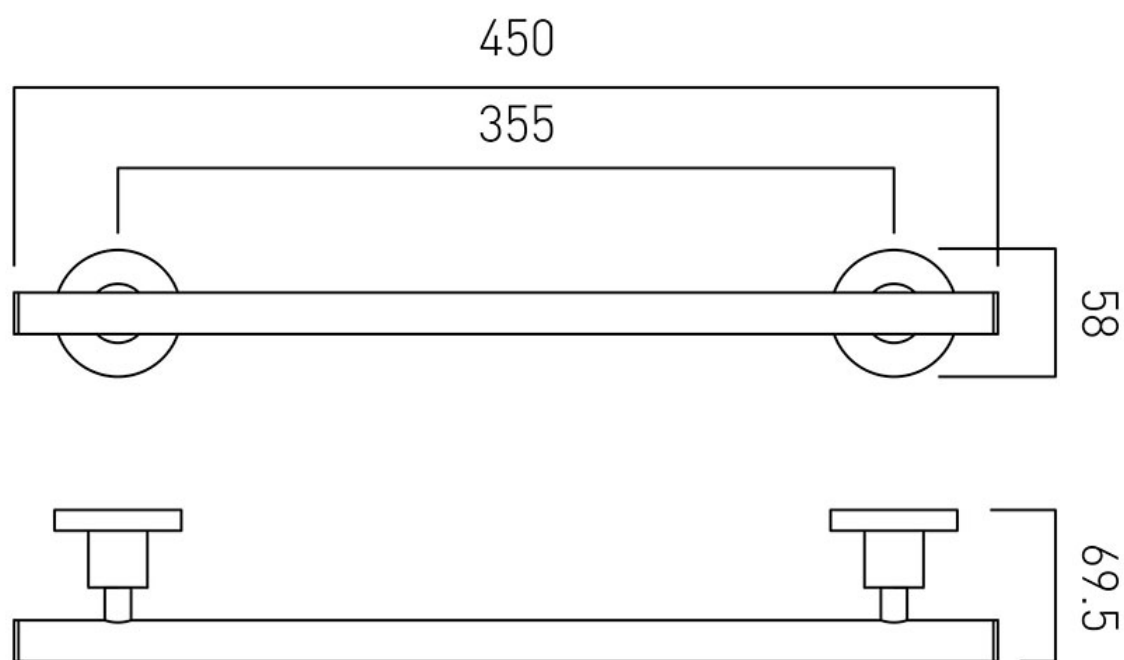


SPECIFICATION SHEET

COLLECTION: ELEMENTS

PRODUCT CODE: ELE-184-45-C/P

DESCRIPTION:

elements towel rail 450mm (18")

FINISH:

Chrome

tel: 01934 744466
email: sales@vado.com
www.vado.com

where inspiration flows
taps | showering | accessories

TECHNICAL DRAWING

COLLECTION: ELEMENTS

PRODUCT CODE: ELE-184-45-C/P

tel: 01934 744466
email: sales@vado.com
www.vado.com

where inspiration flows
taps | showering | accessories