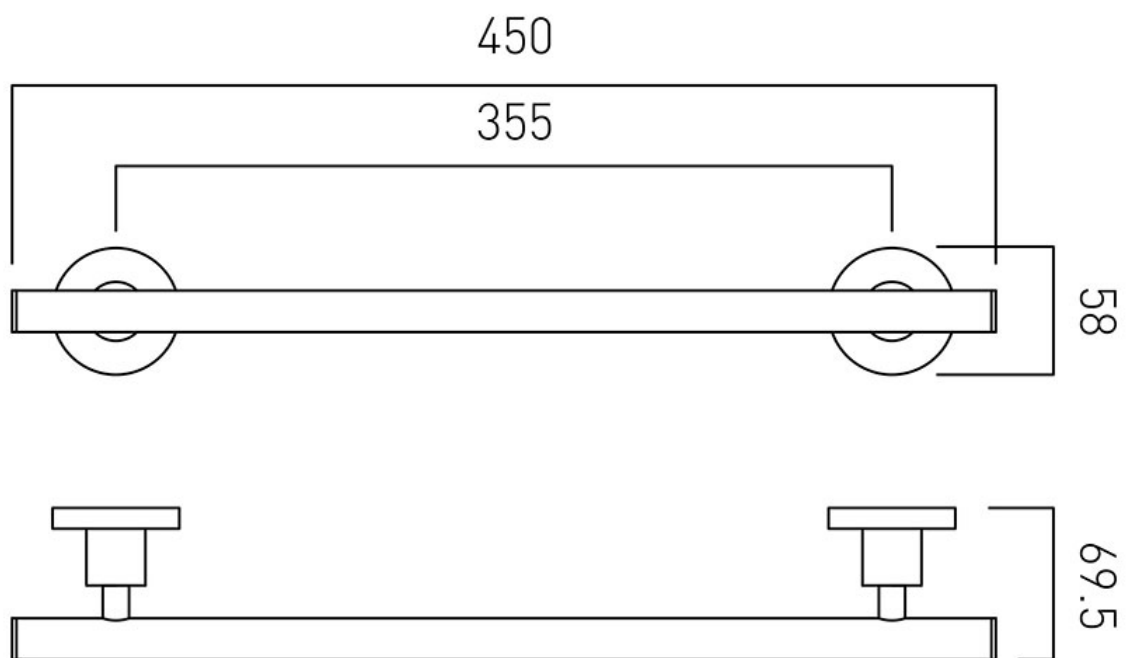

TECHNICAL DRAWING

COLLECTION: ELEMENTS

PRODUCT CODE: ELE-184-45-C/P

tel: 01934 744466
email: sales@vado.com
www.vado.com

where inspiration flows
taps | showering | accessories