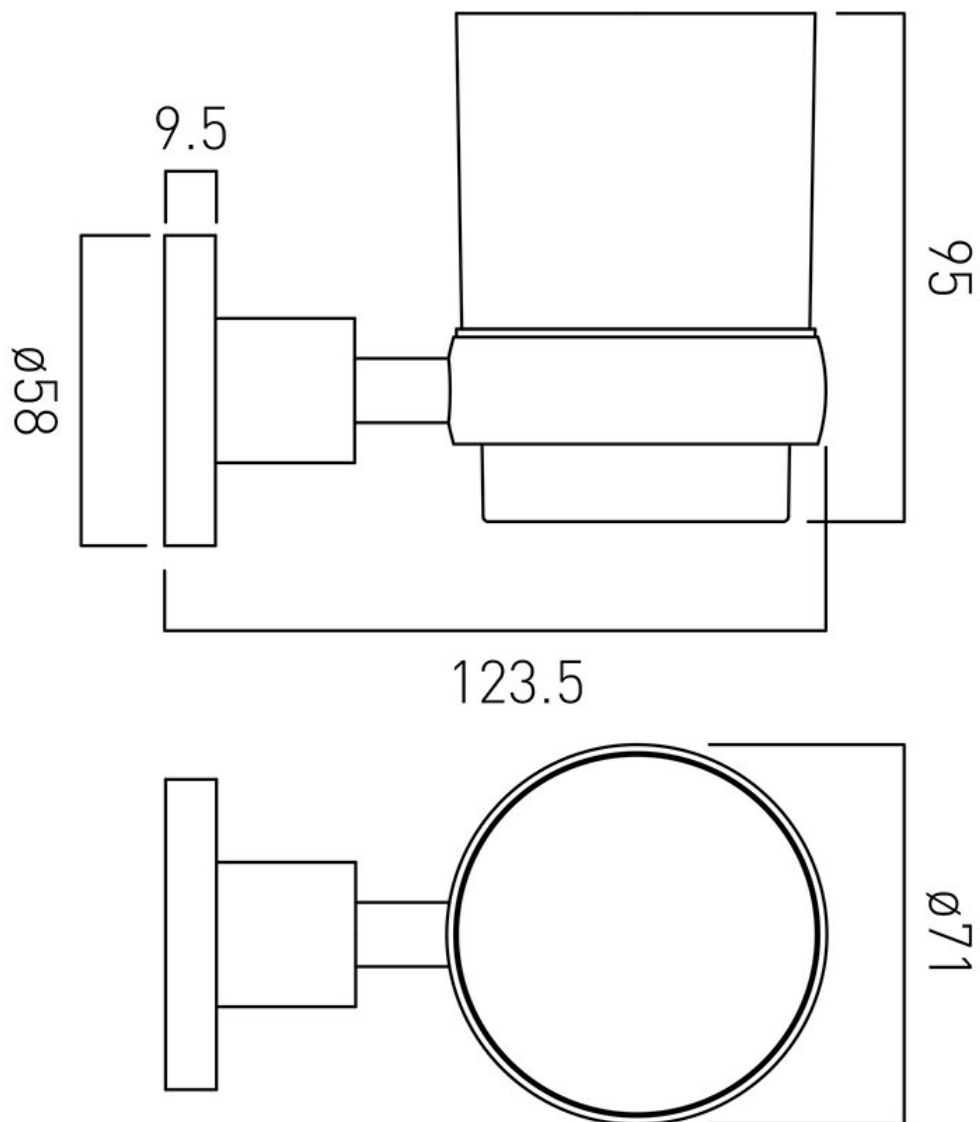

SPECIFICATION SHEET

COLLECTION: ELEMENTS

PRODUCT CODE: ELE-183-C/P

DESCRIPTION:

elements frosted glass tumbler and holder wall mounted

FINISH:

Chrome

tel: 01934 744466
email: sales@vado.com
www.vado.com

where inspiration flows
taps | showering | accessories

TECHNICAL DRAWING

COLLECTION: ELEMENTS

PRODUCT CODE: ELE-183-C/P

tel: 01934 744466
email: sales@vado.com
www.vado.com

where inspiration flows
taps | showering | accessories