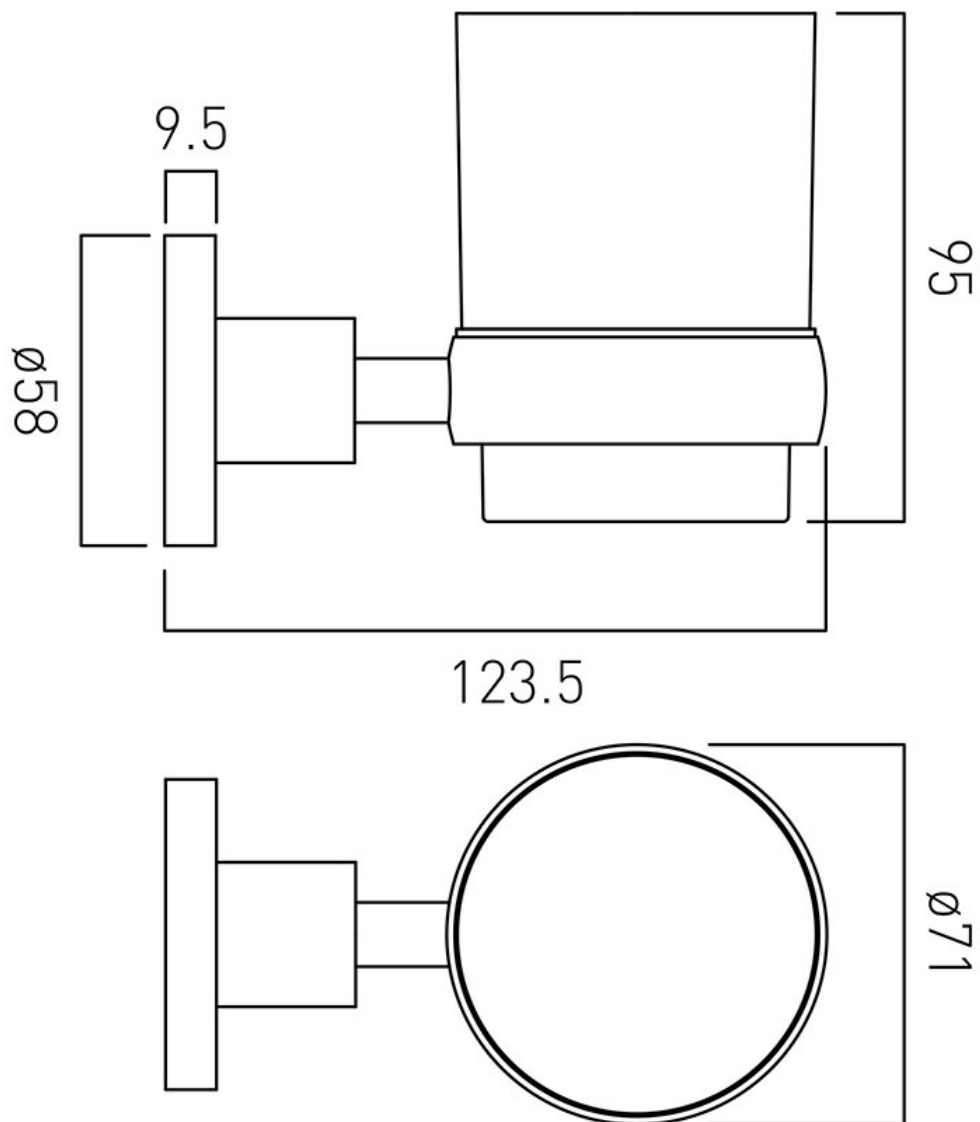

TECHNICAL DRAWING

COLLECTION: ELEMENTS

PRODUCT CODE: ELE-183-C/P

tel: 01934 744466
email: sales@vado.com
www.vado.com

where inspiration flows
taps | showering | accessories