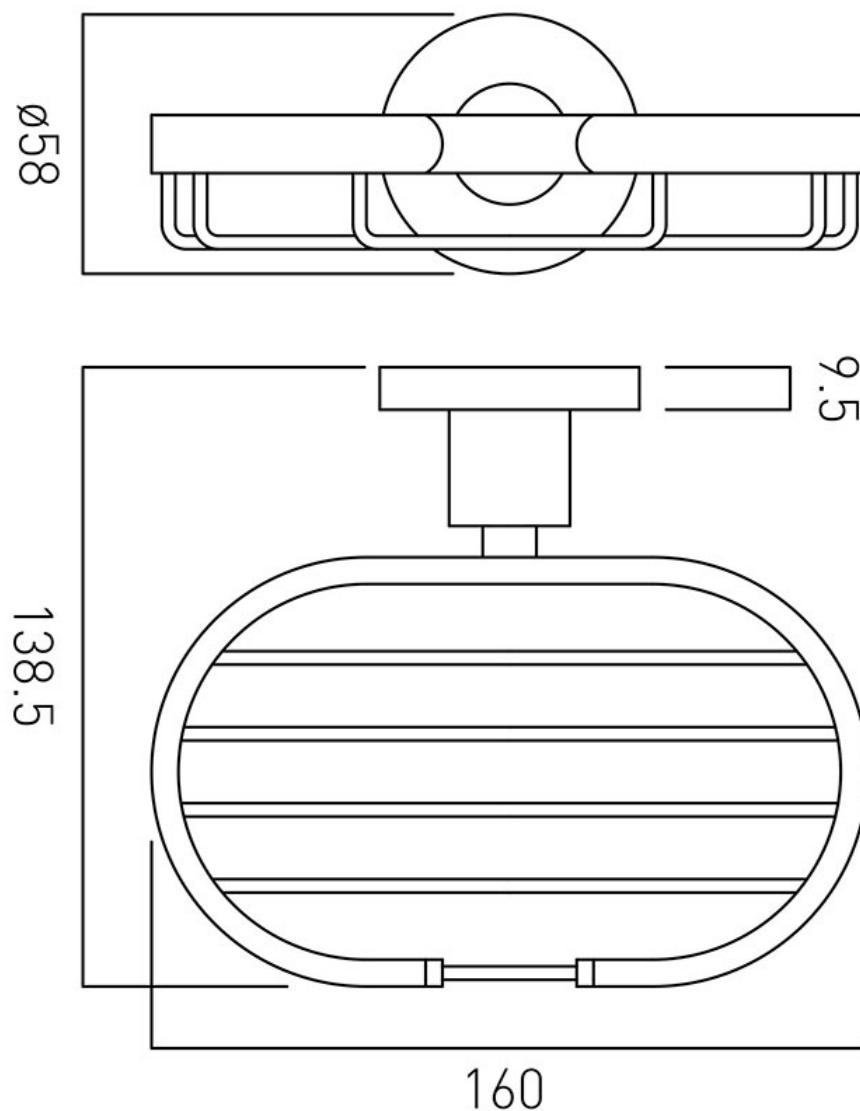

# TECHNICAL DRAWING

**COLLECTION:** ELEMENTS

**PRODUCT CODE:** ELE-182A-C/P

tel: 01934 744466  
email: sales@vado.com  
www.vado.com

**where inspiration flows**  
taps | showering | accessories