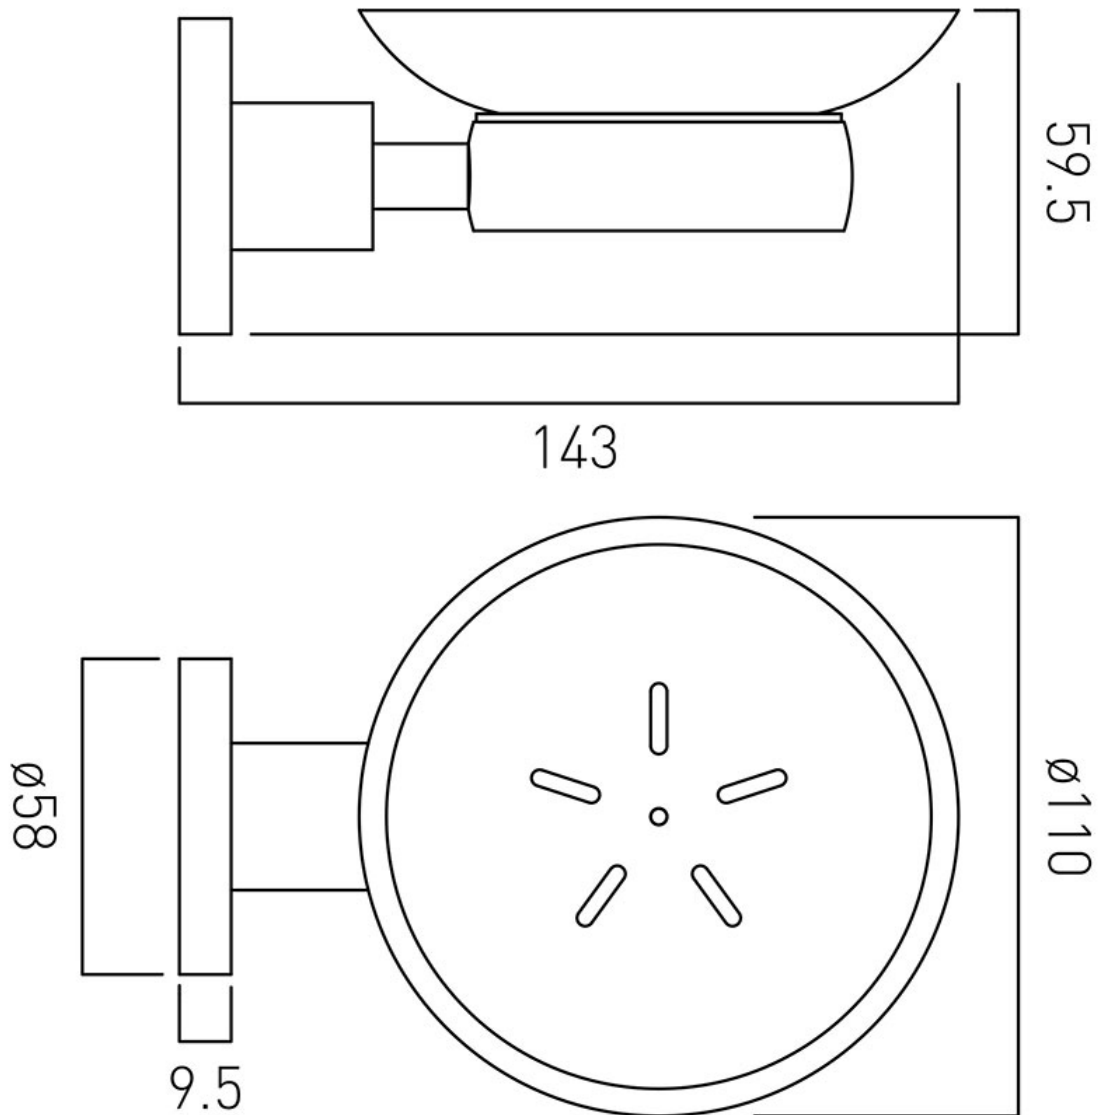

TECHNICAL DRAWING

COLLECTION: ELEMENTS

PRODUCT CODE: ELE-182-C/P

tel: 01934 744466
email: sales@vado.com
www.vado.com

where inspiration flows
taps | showering | accessories