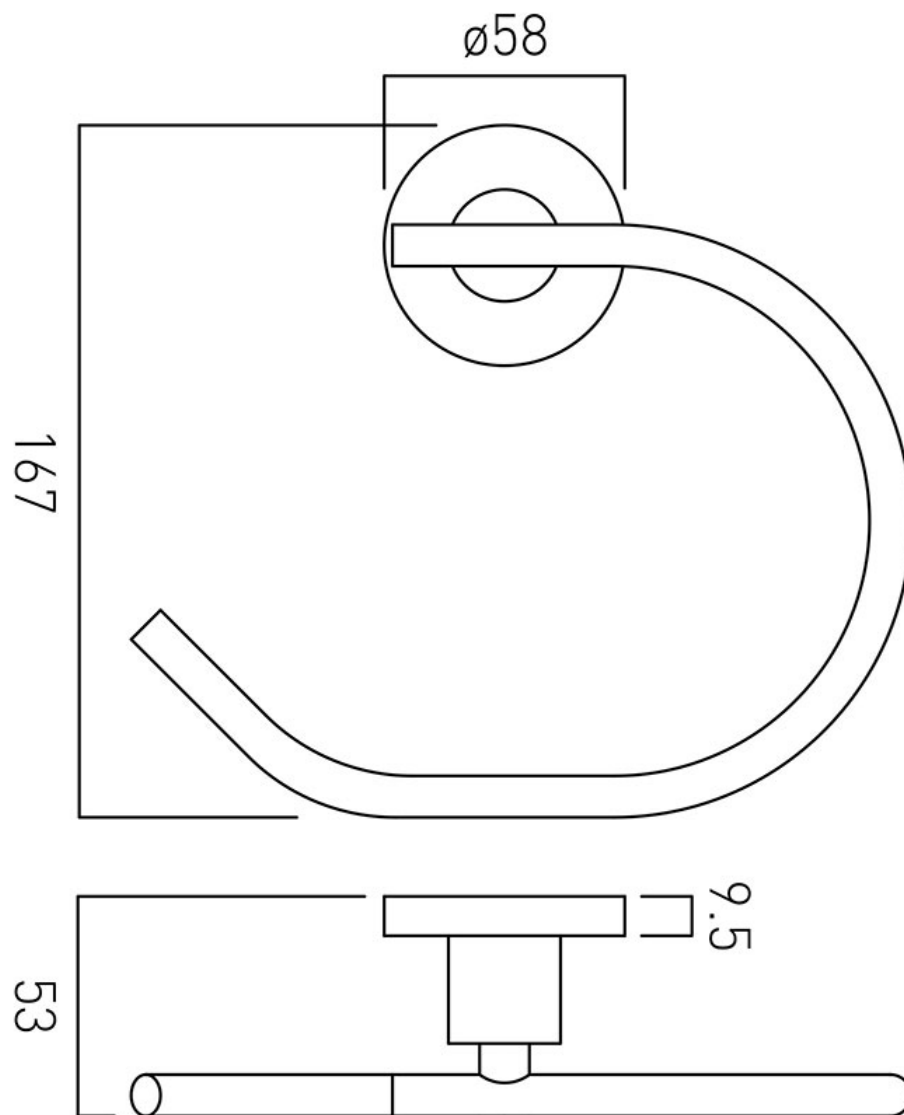

SPECIFICATION SHEET

COLLECTION: ELEMENTS

PRODUCT CODE: ELE-181-C/P

DESCRIPTION:

elements towel ring wall mounted

FINISH:

Chrome

tel: 01934 744466
email: sales@vado.com
www.vado.com

where inspiration flows
taps | showering | accessories

TECHNICAL DRAWING

COLLECTION: ELEMENTS

PRODUCT CODE: ELE-181-C/P

tel: 01934 744466
email: sales@vado.com
www.vado.com

where inspiration flows
taps | showering | accessories